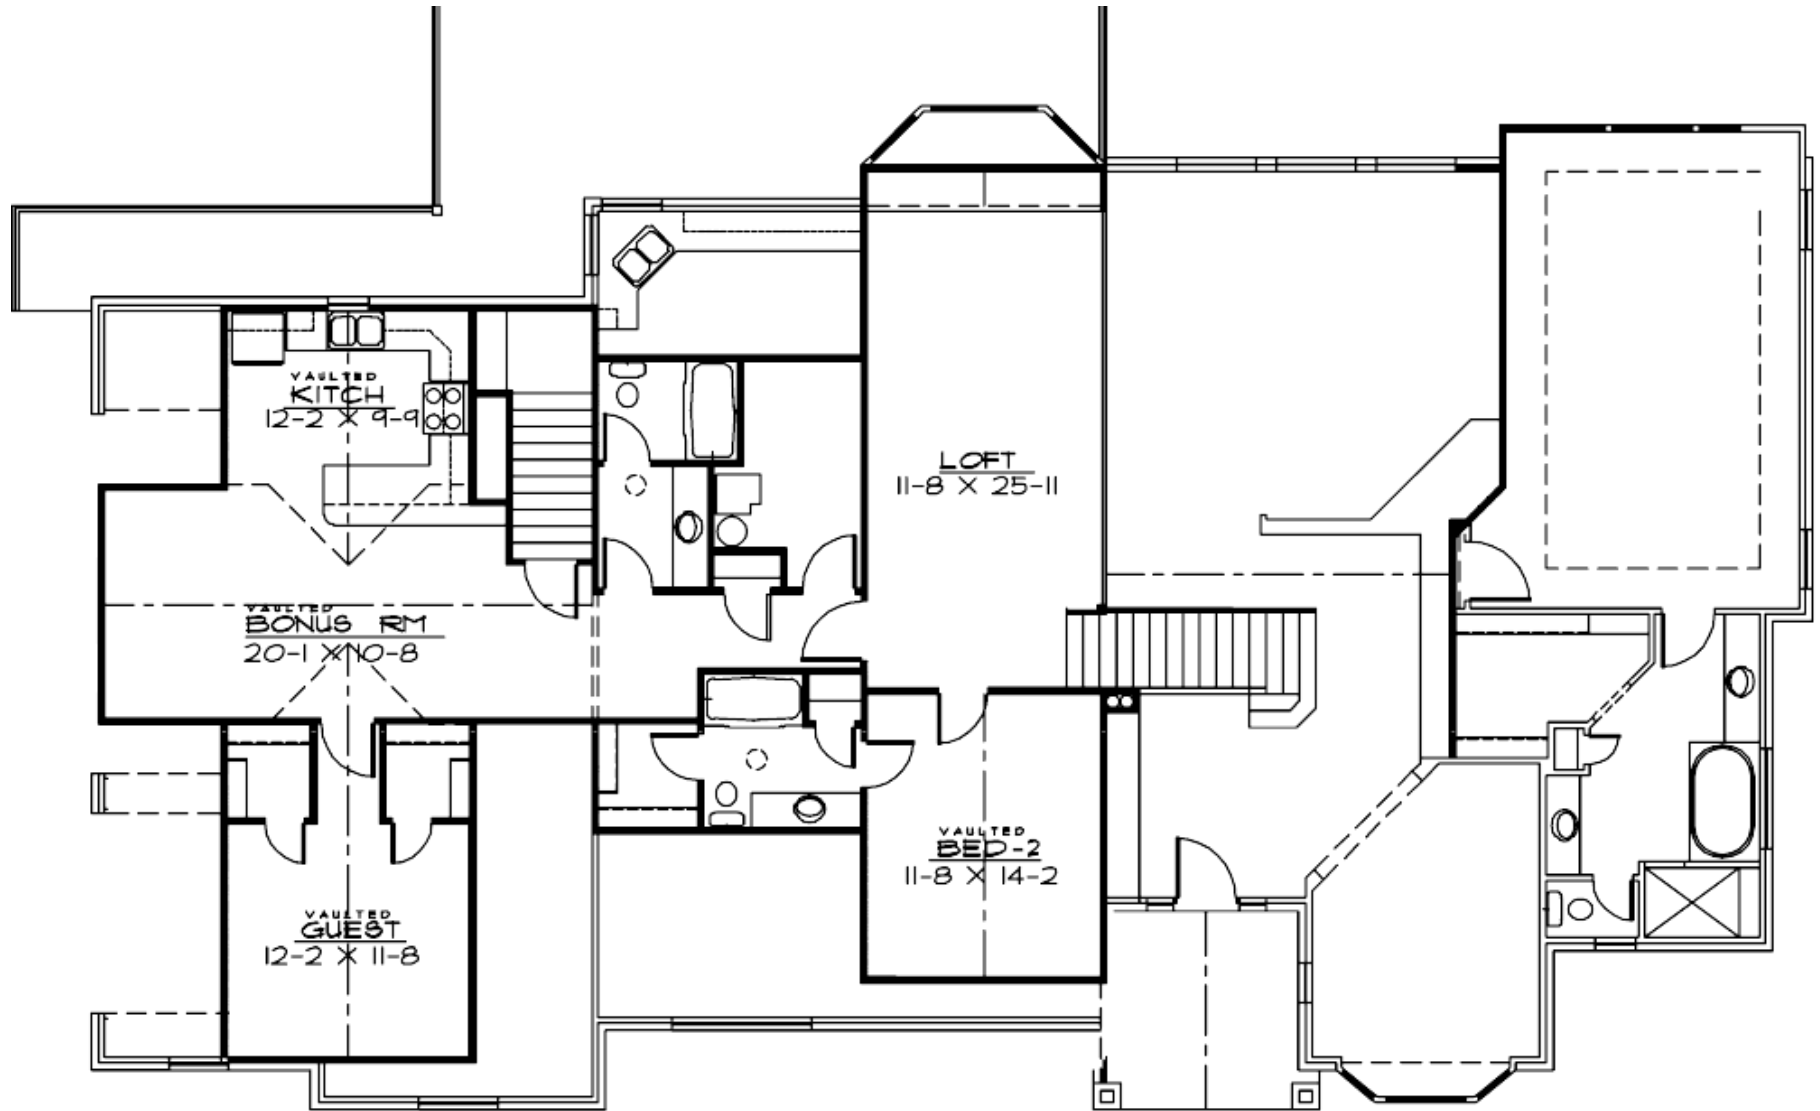

1H-3903-03CE

type | **3903** sq.ft | **51'** deep | **87'** wide | **5** rooms | **4** bathrooms | **1** bonus room

Traditional styles

Upper Floor

Front Elevation

Rear Elevation