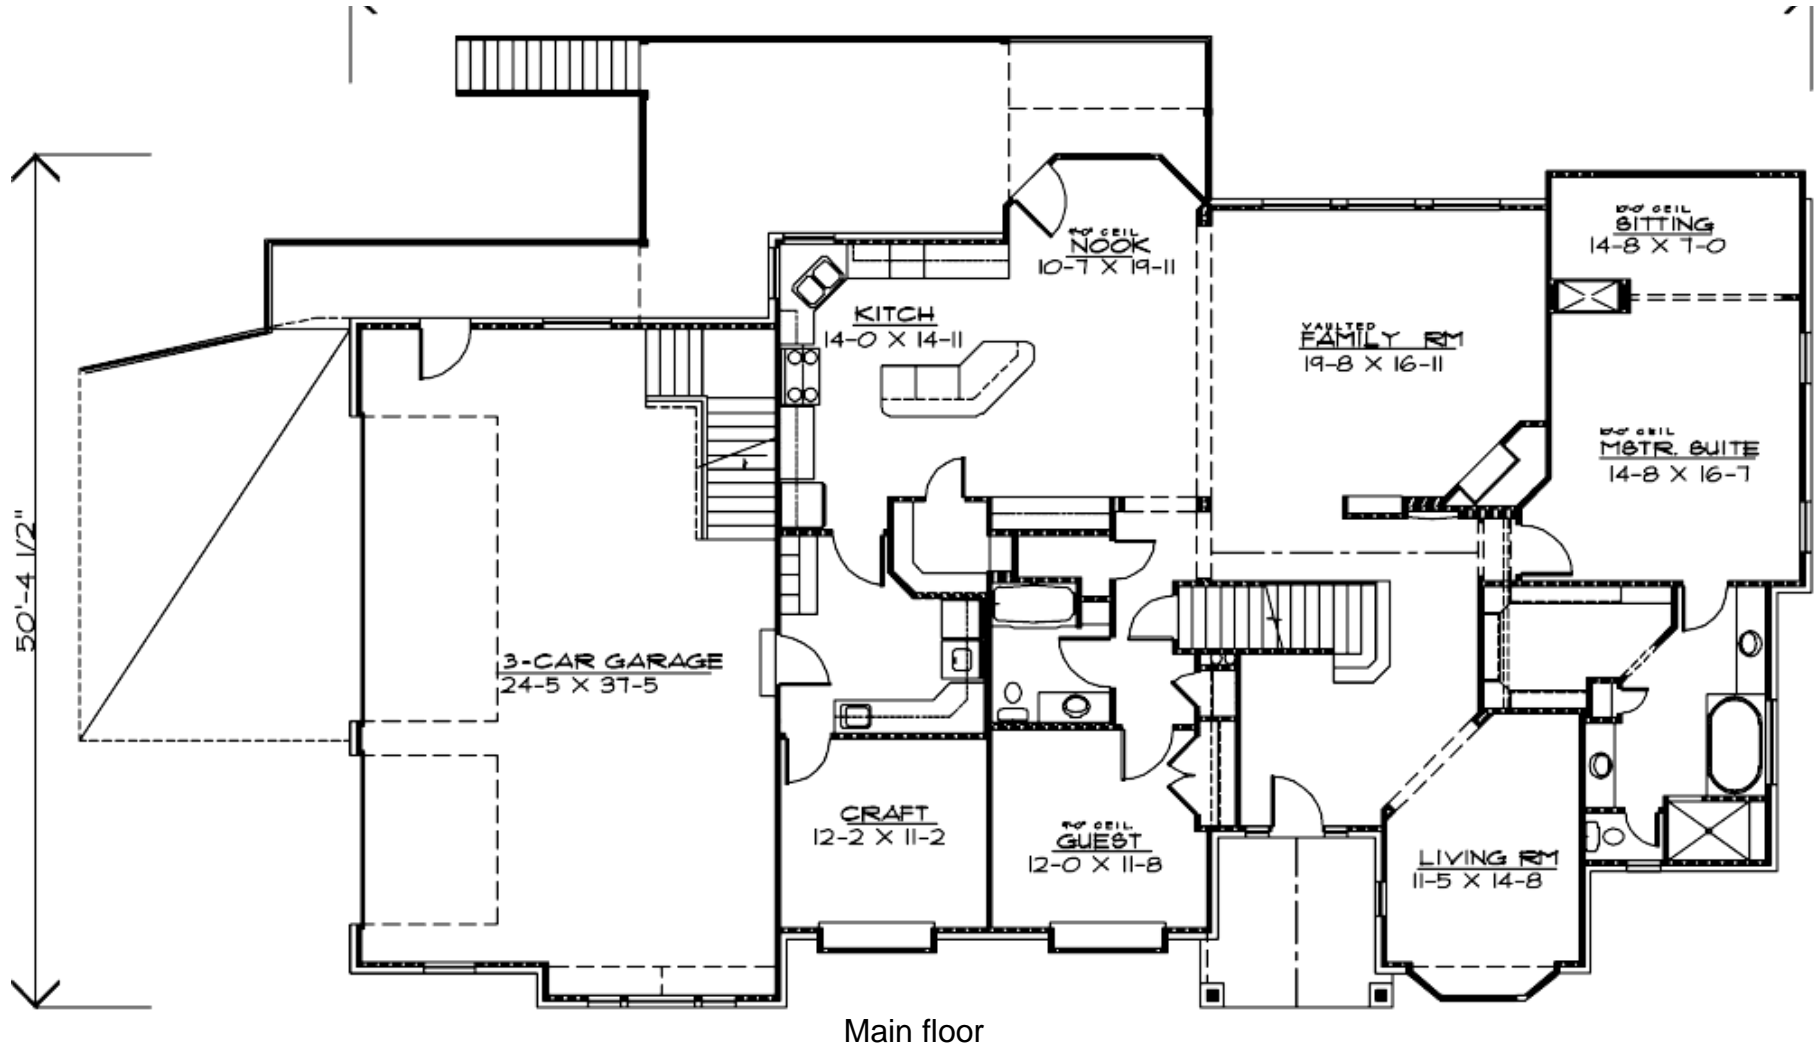

1H-3903-03CE

type | **3903** sq.ft | **51'** deep | **87'** wide | **5** rooms | **4** bathrooms | **1** bonus room

Traditional styles

Upper Floor

Front Elevation

Rear Elevation