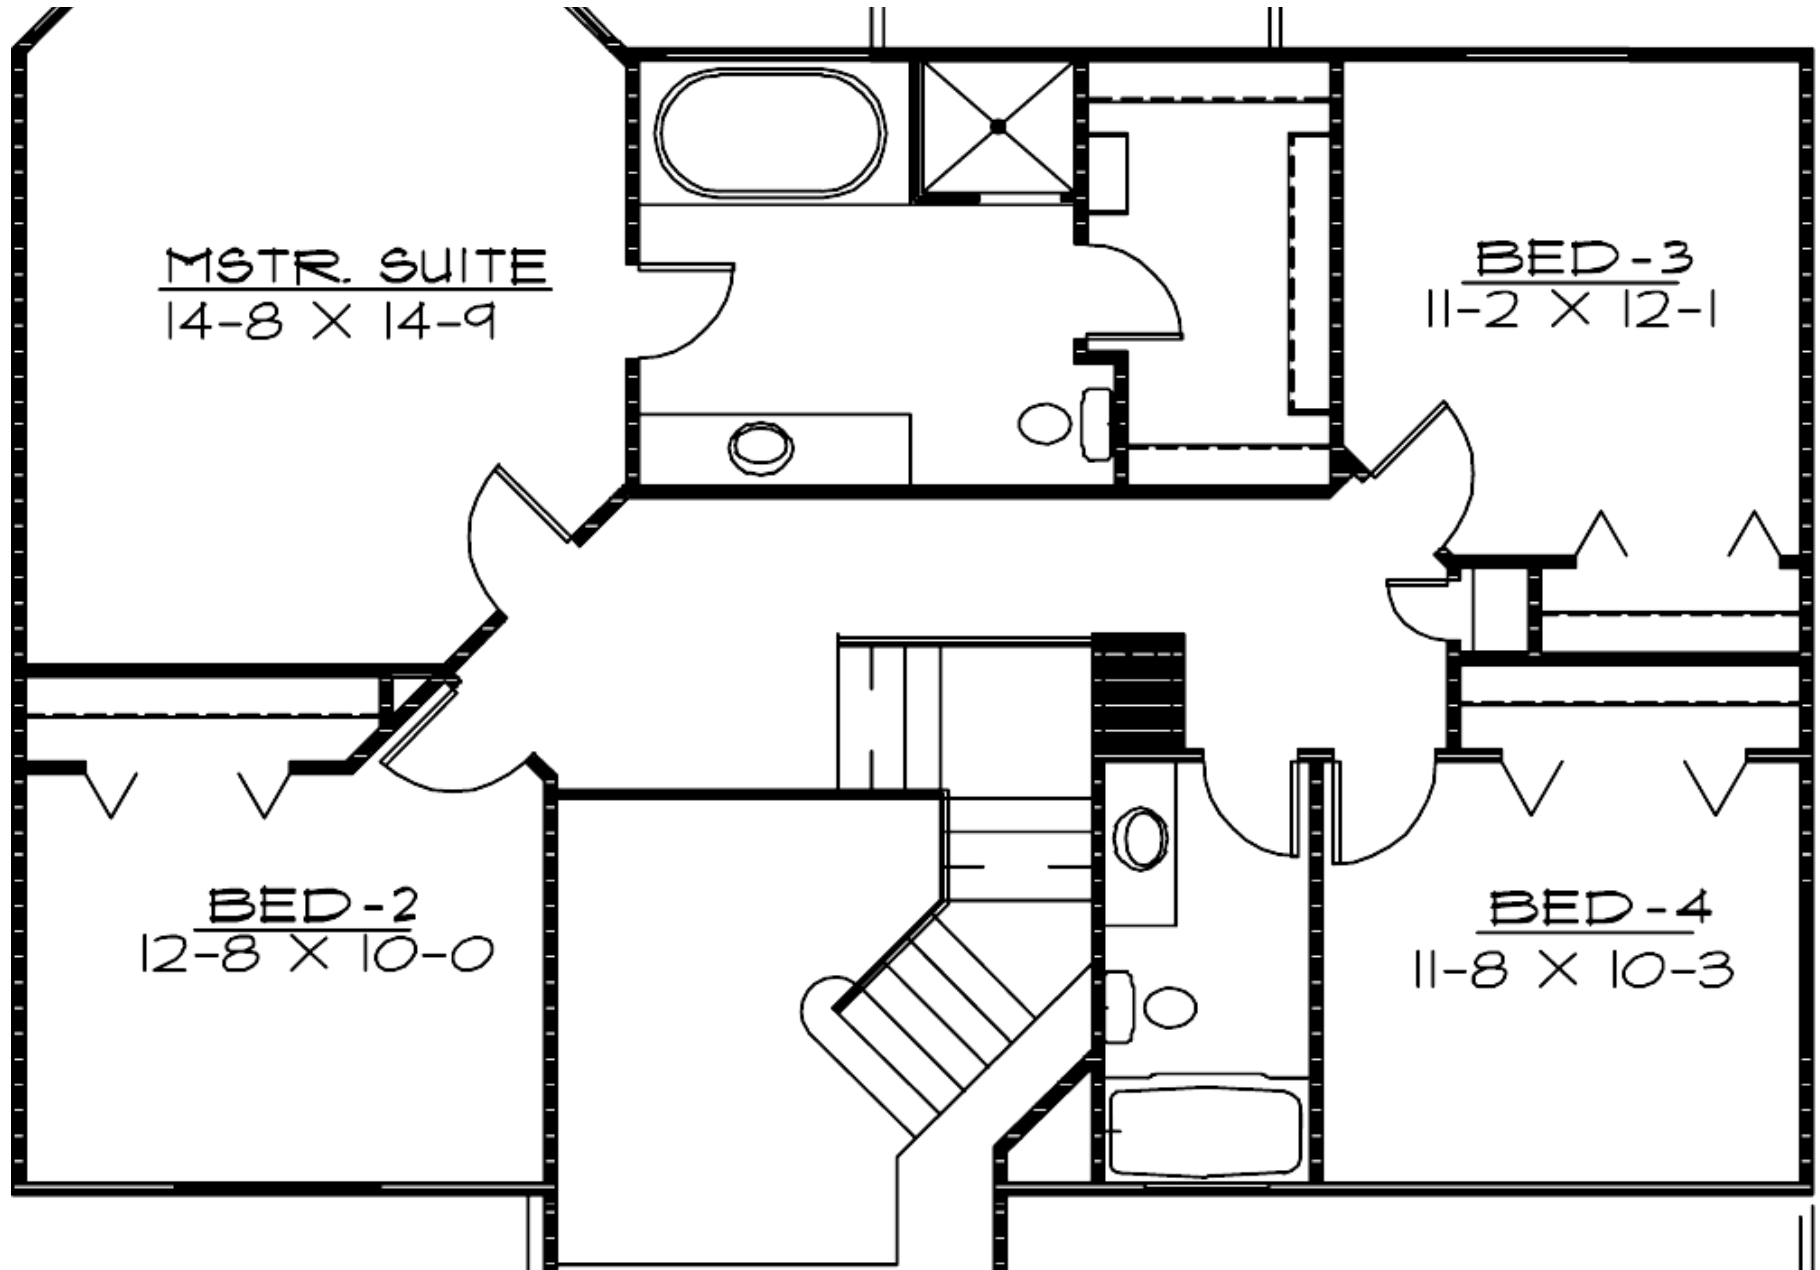

2-2265-04CE

type | **2265** sq.ft | **45'** deep | **44'** wide | **4** rooms | **3** bathrooms

Traditional styles

Front Elevation

Rear Elevation