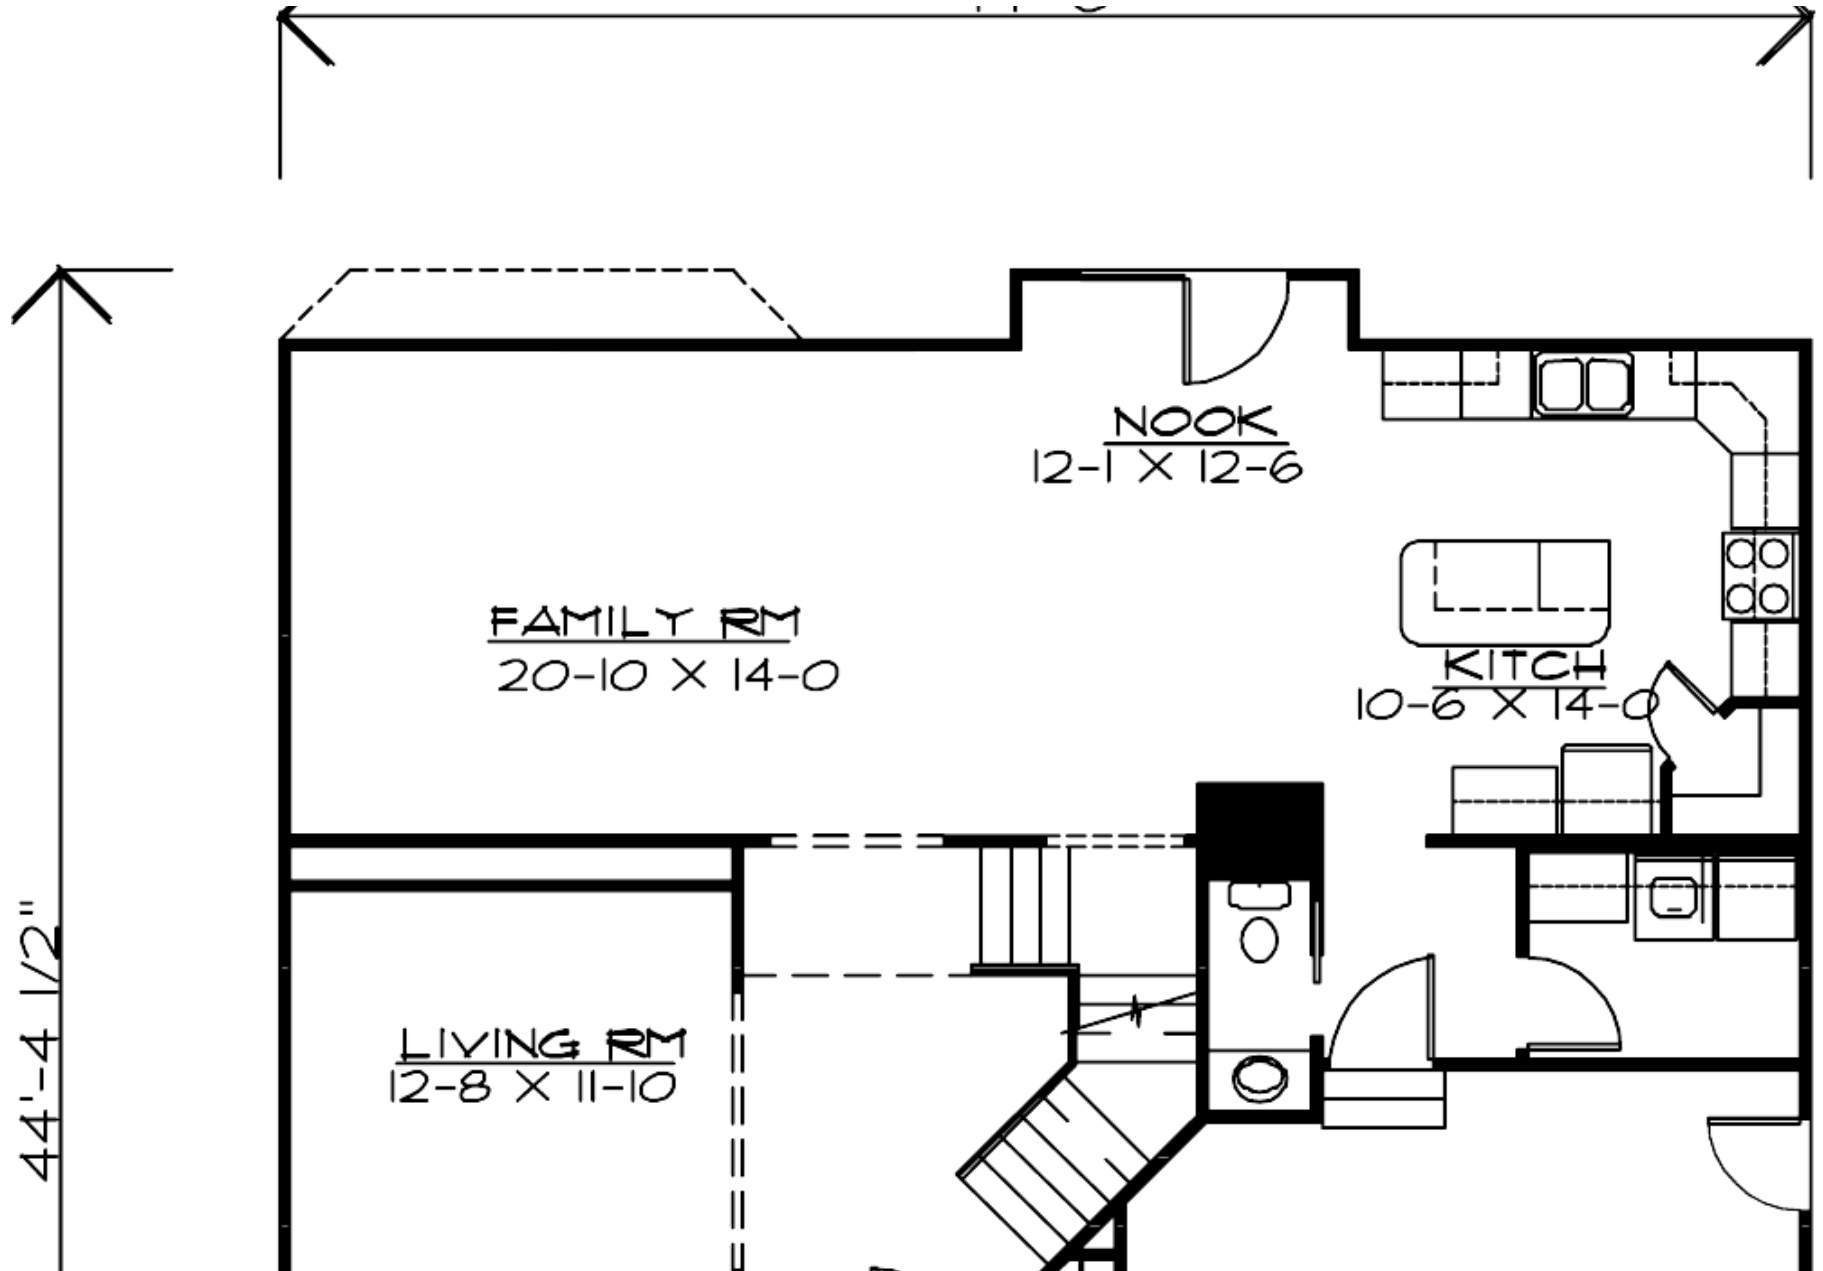

2-2265-04CE

type | **2265** sq.ft | **45'** deep | **44'** wide | **4** rooms | **3** bathrooms

Traditional styles

Front Elevation

Rear Elevation