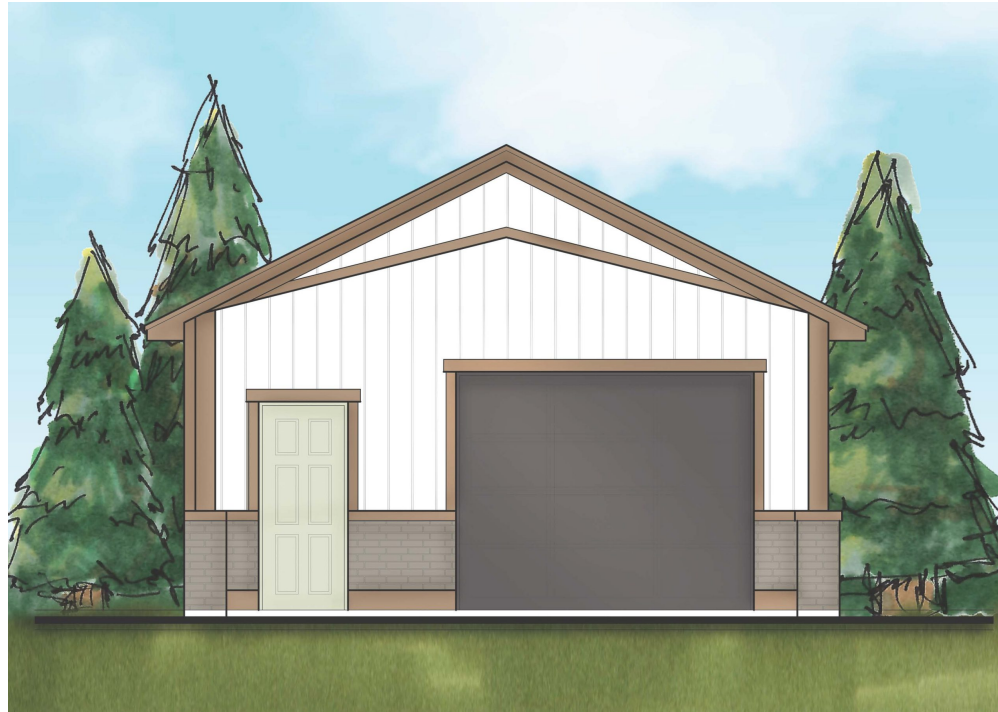

G-359-17UE

type | **359** sq.ft | **16'** deep | **21'** wide

Craftsman styles **Modern Farmhouse** styles

Main floor

Front Elevation

Rear Elevation