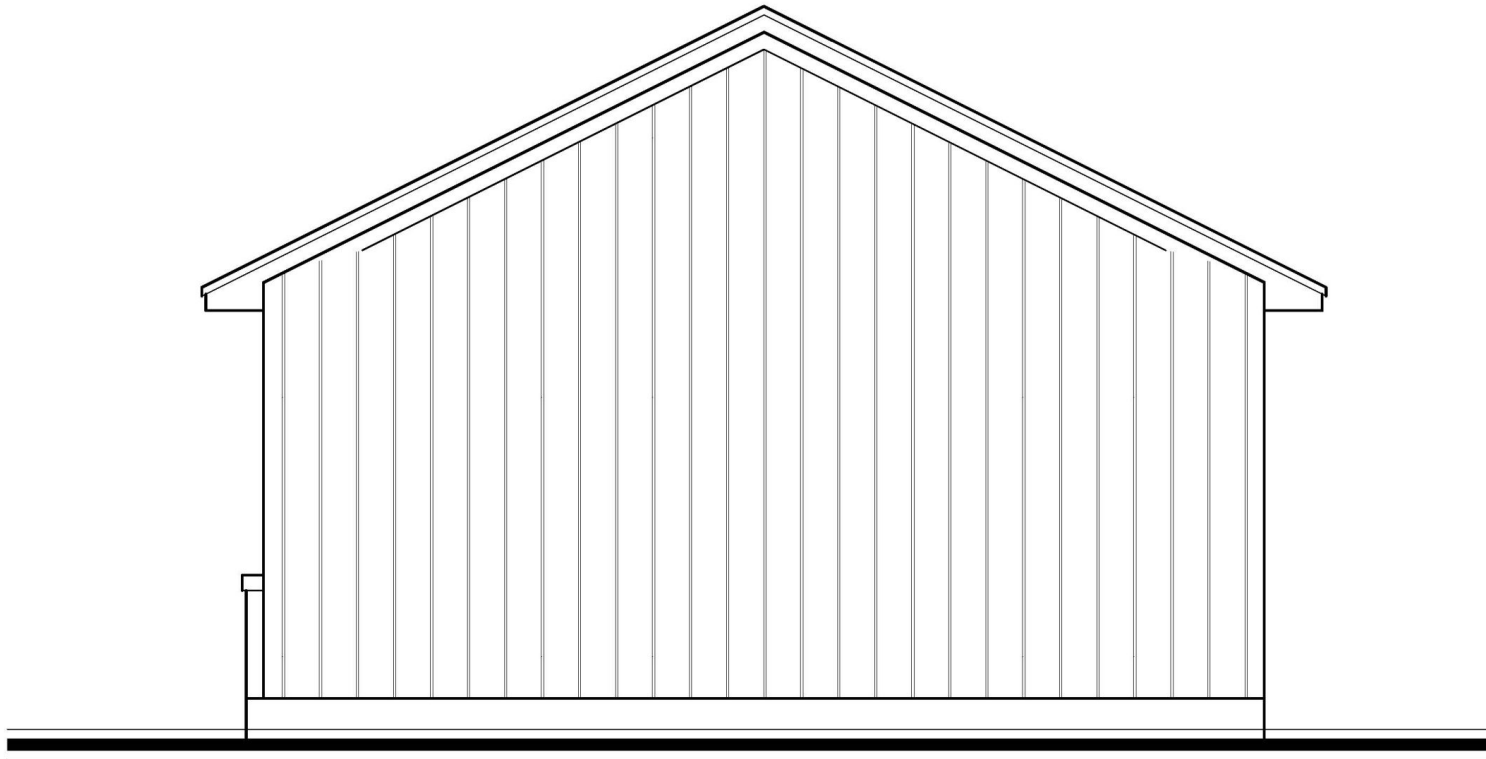

G-359-17UE

type | **359** sq.ft | **16'** deep | **21'** wide

Craftsman styles **Modern Farmhouse** styles

Main floor

Front Elevation

Rear Elevation