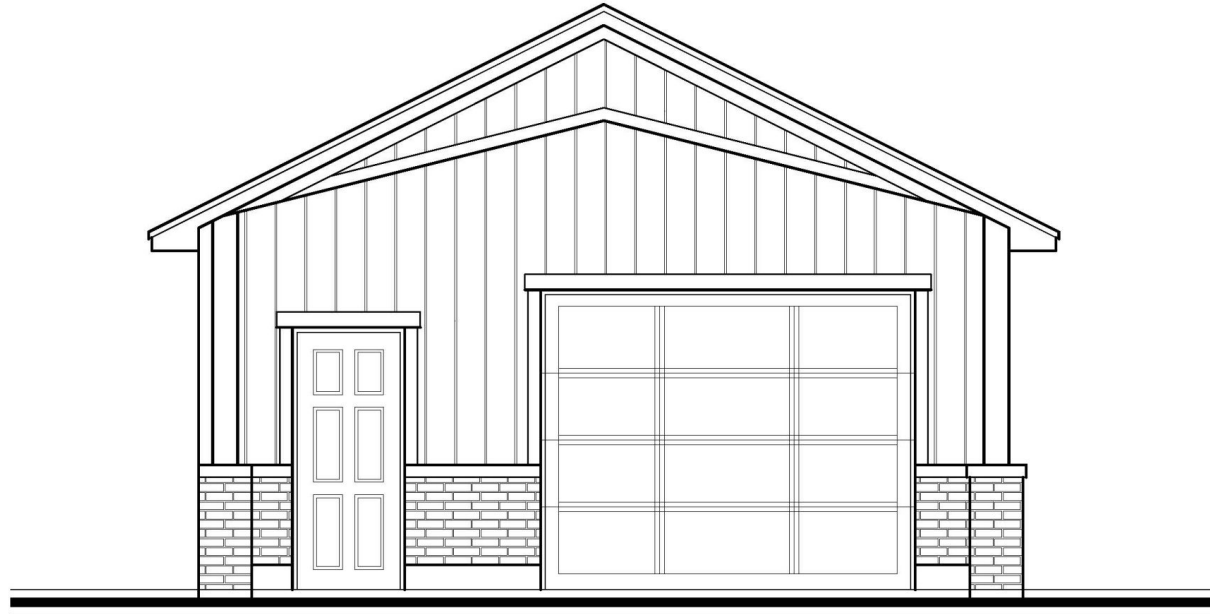

G-359-17UE

type | **359** sq.ft | **16'** deep | **21'** wide

Craftsman styles **Modern Farmhouse** styles

Main floor

Front Elevation

Rear Elevation