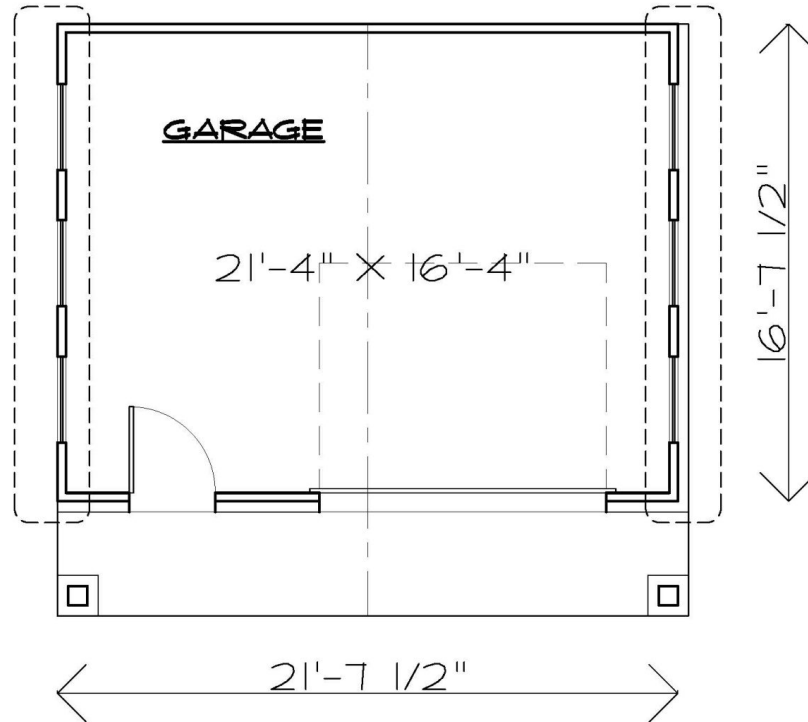

G-359-17UE

type | **359** sq.ft | **16'** deep | **21'** wide

Craftsman styles **Modern Farmhouse** styles

Main floor

Front Elevation

Rear Elevation