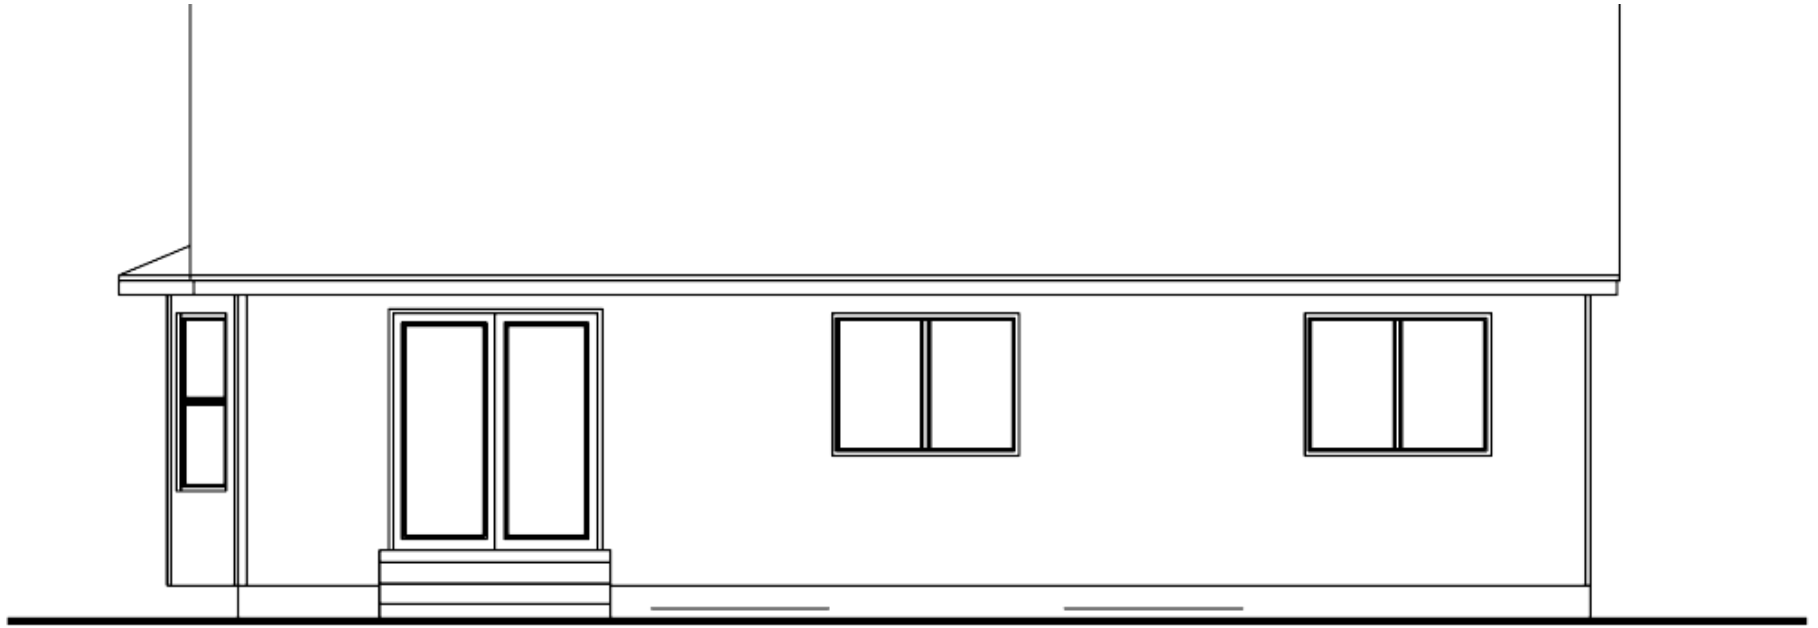

R-1220R-97CE

type | **1220** sq.ft | **45'** deep | **38'** wide | **3** rooms | **1** bathroom

Front Elevation

Rear Elevation