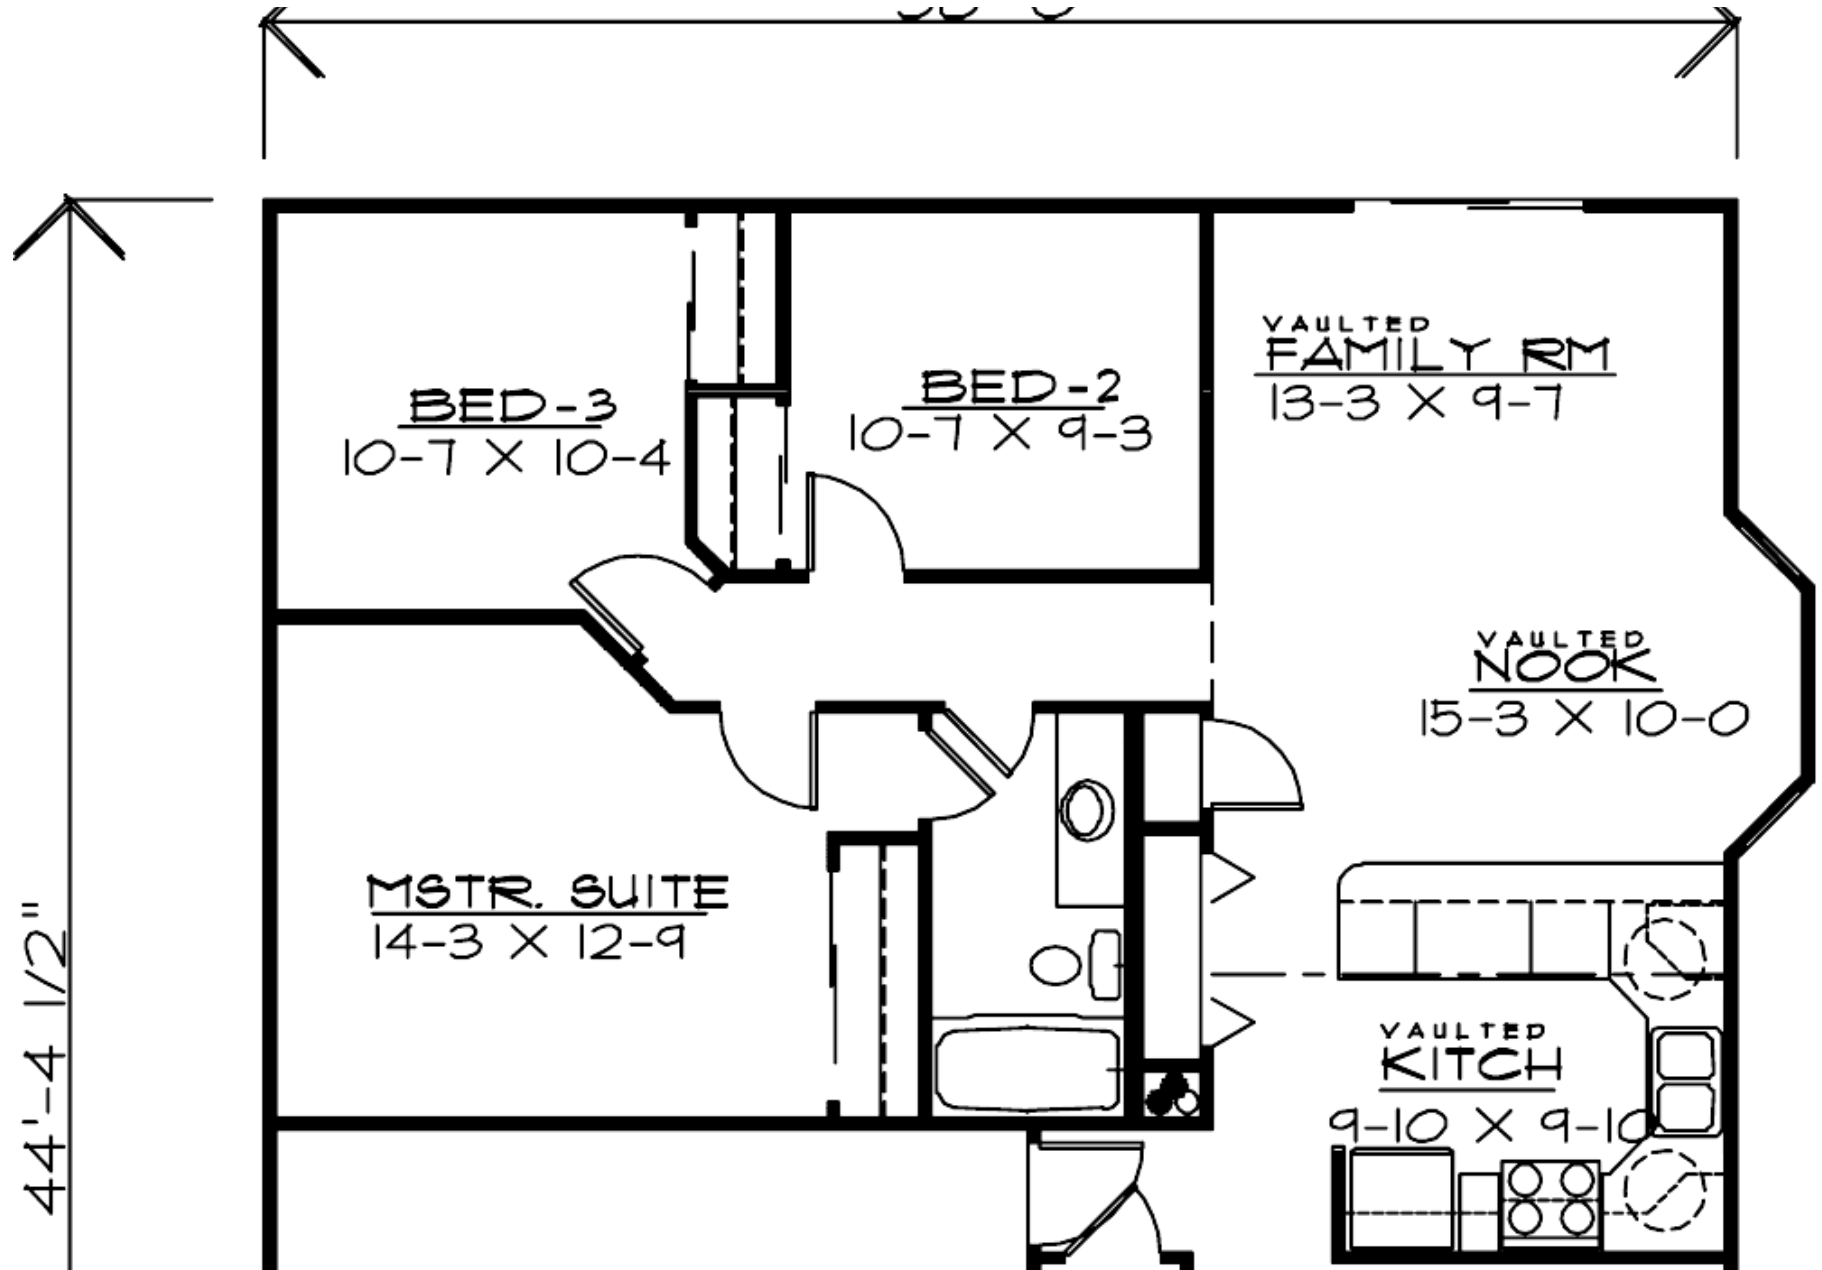

R-1220R-97CE

type | **1220** sq.ft | **45'** deep | **38'** wide | **3** rooms | **1** bathroom

Front Elevation

Rear Elevation