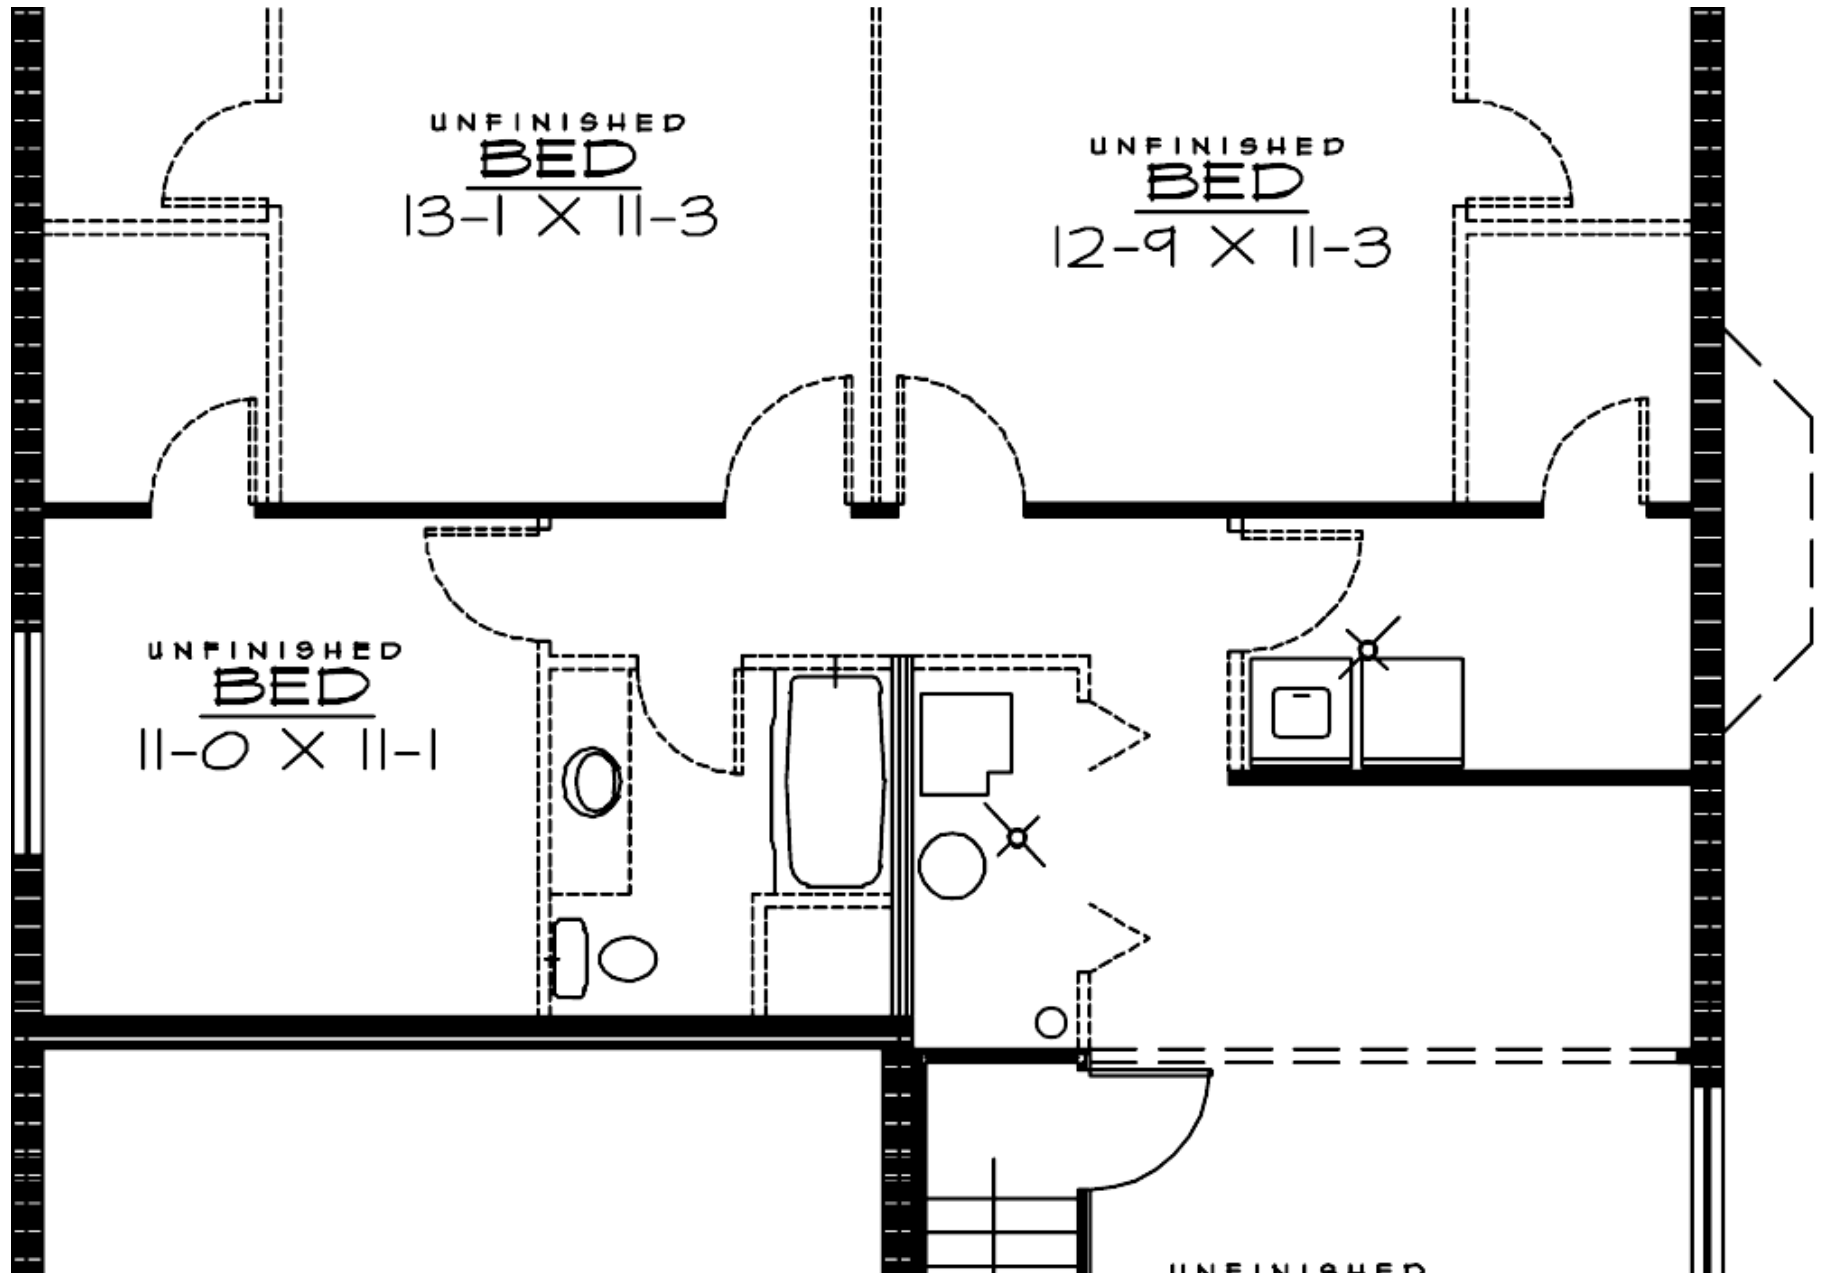

R-1220R-97CE

type | **1220** sq.ft | **45'** deep | **38'** wide | **3** rooms | **1** bathroom

Front Elevation

Rear Elevation