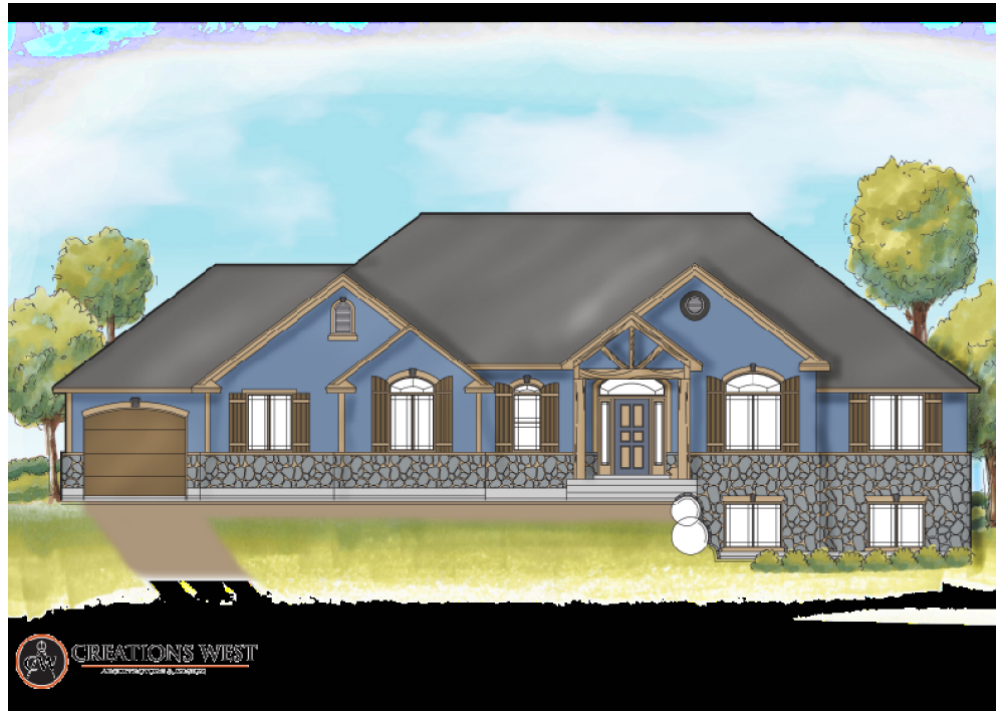

R-1864-04CE

type | **1864** sq.ft | **51'** deep | **78'** wide | **3** rooms | **2** bathrooms

Front Elevation

Rear Elevation