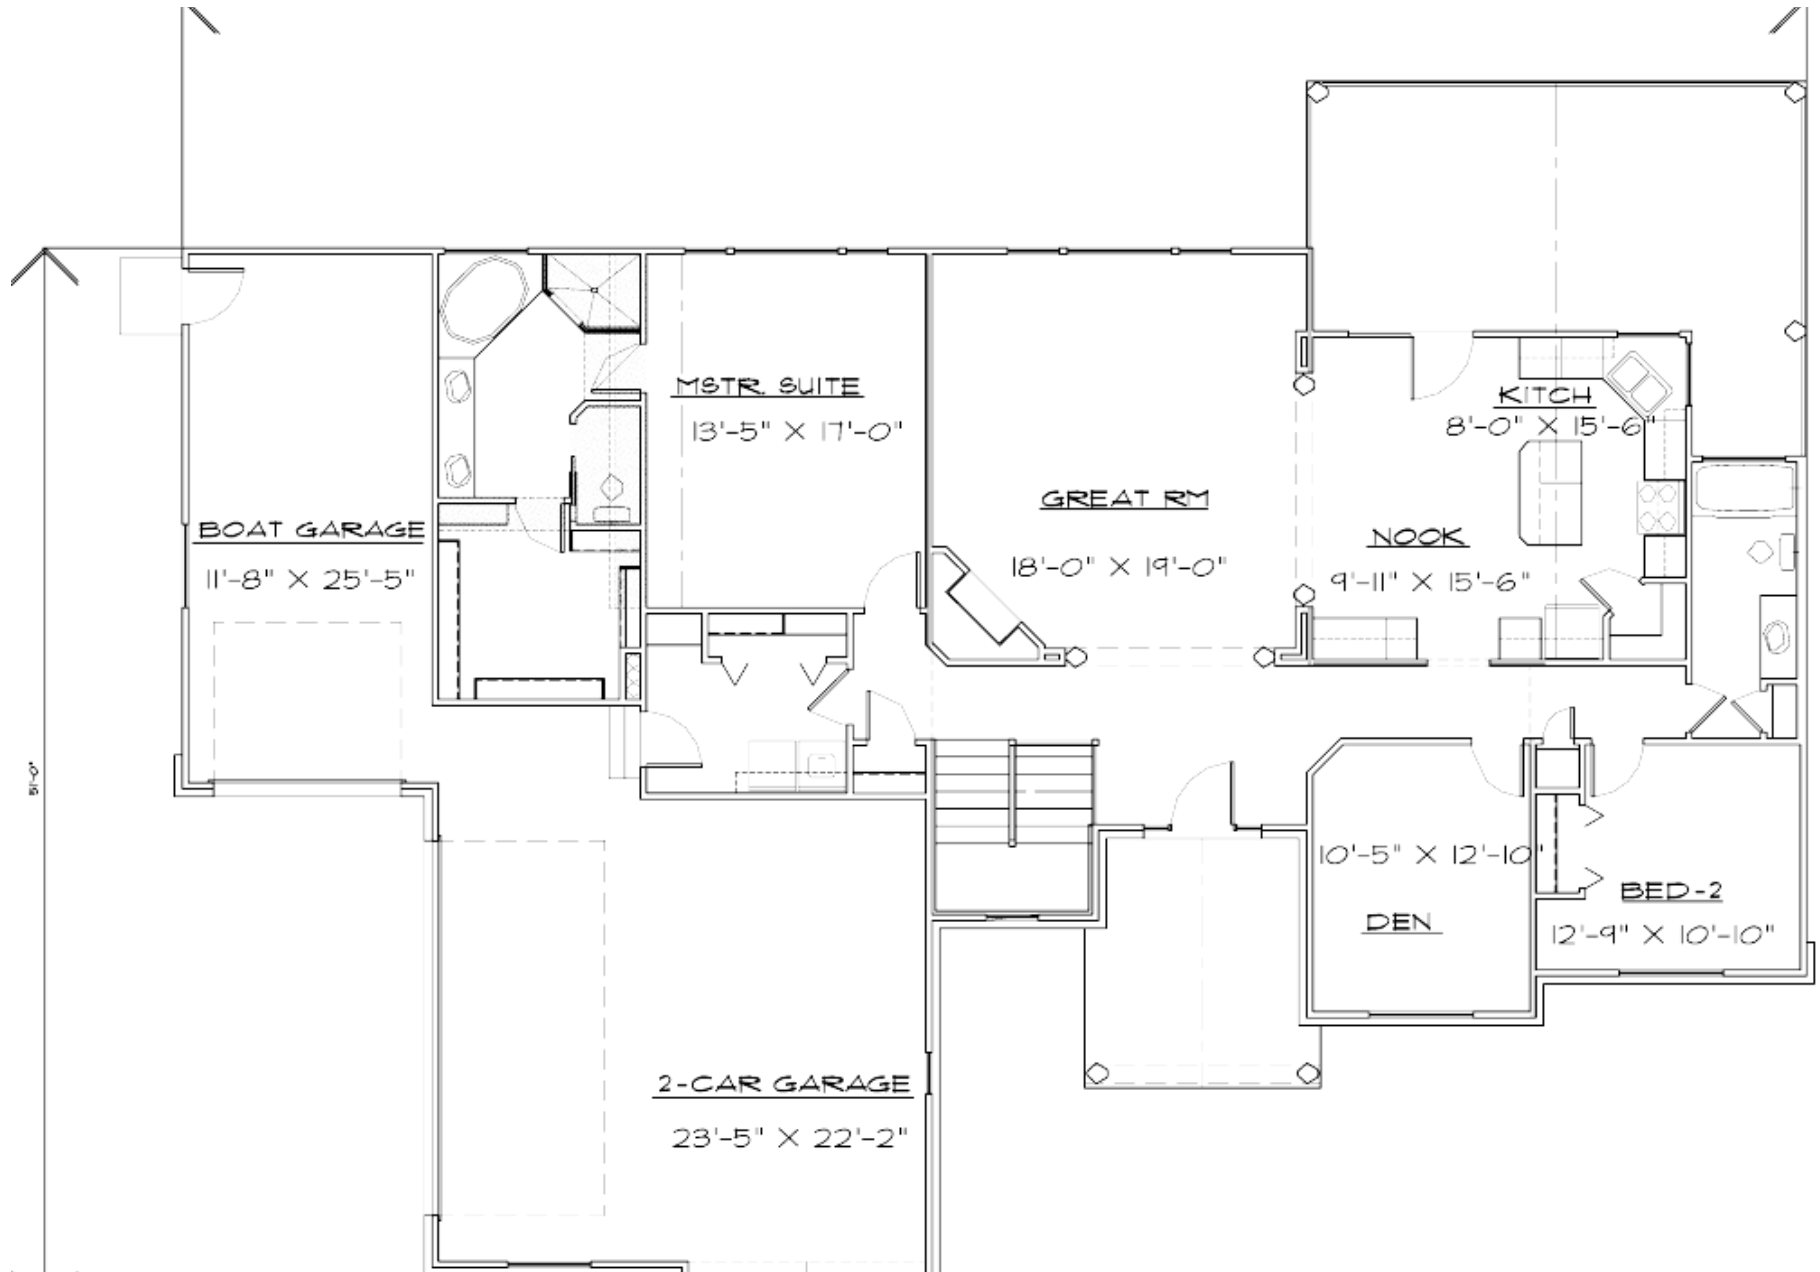

R-1864-04CE

type | **1864** sq.ft | **51'** deep | **78'** wide | **3** rooms | **2** bathrooms

Front Elevation

Rear Elevation