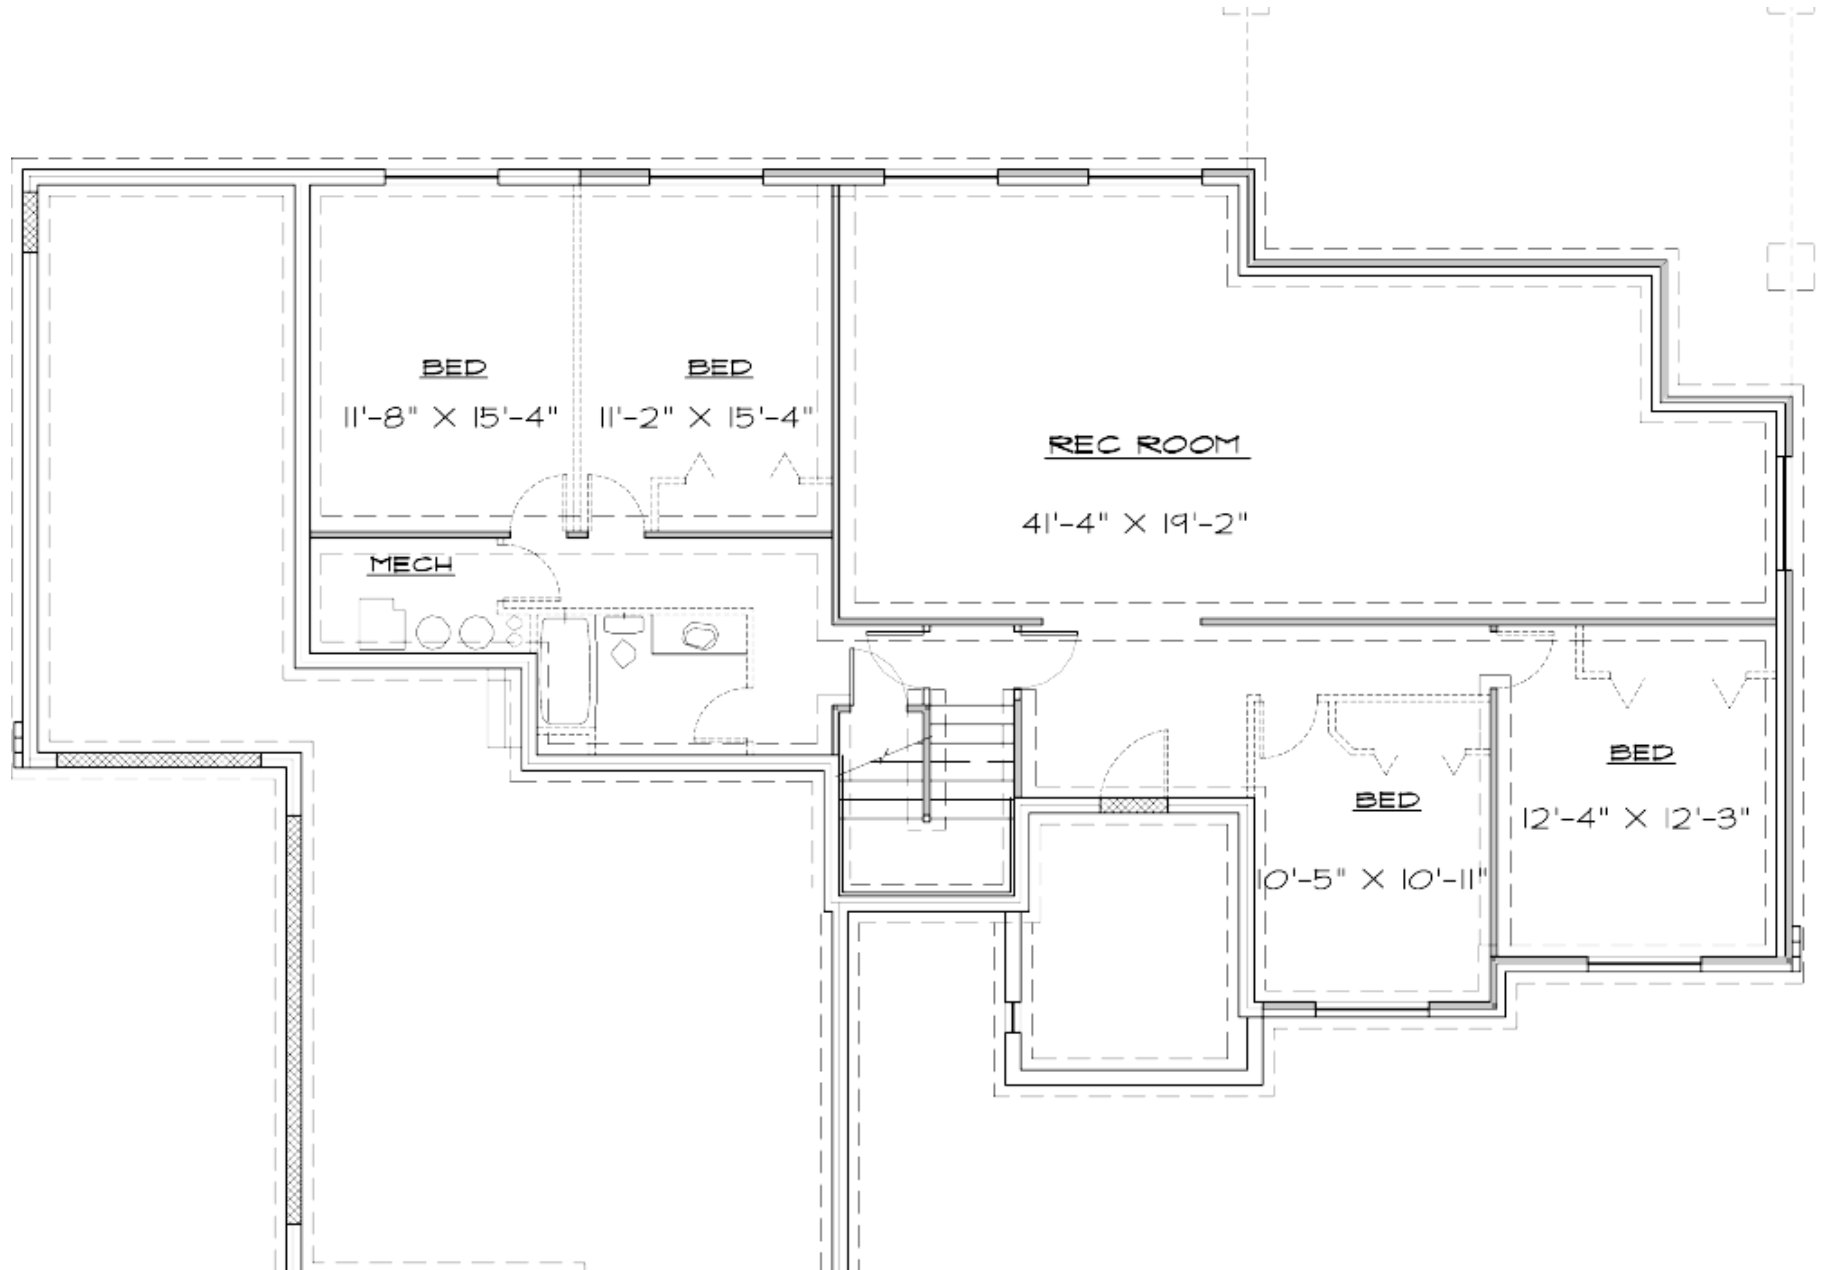

R-1864-04CE

type | **1864** sq.ft | **51'** deep | **78'** wide | **3** rooms | **2** bathrooms

Front Elevation

Rear Elevation