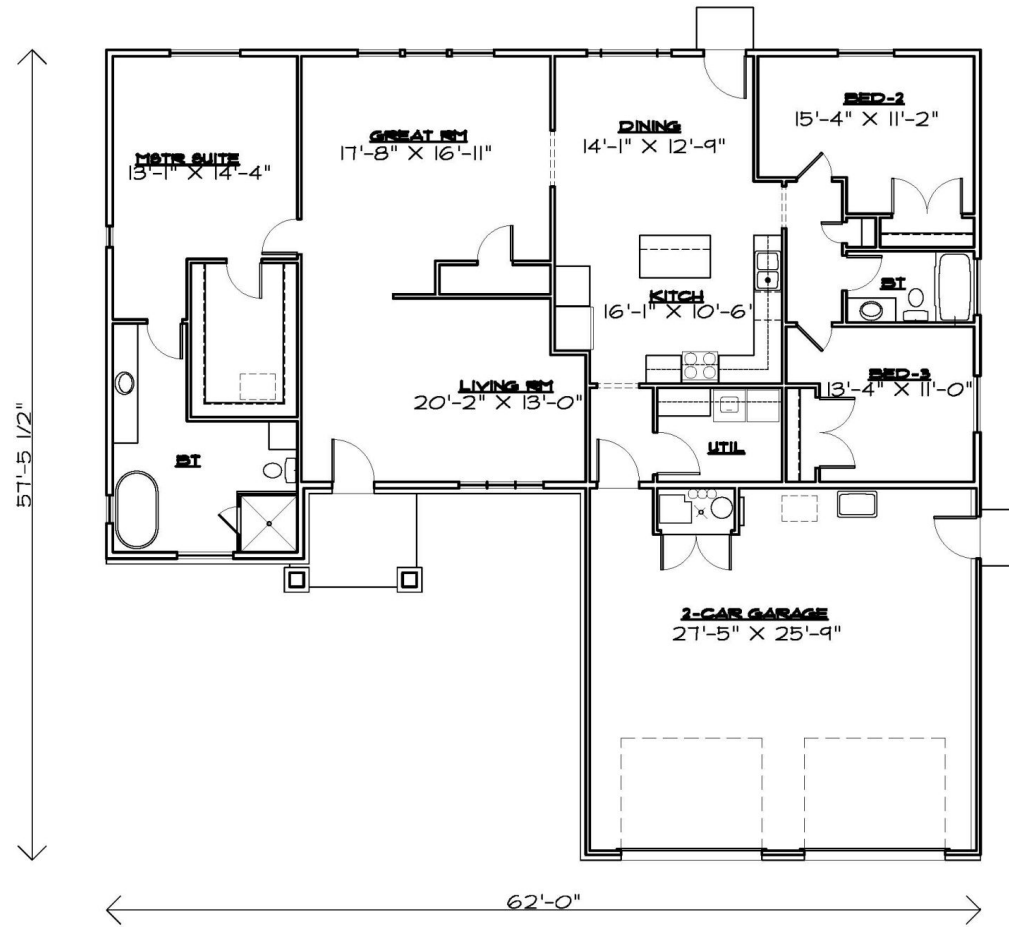

## R-1997-21UE

type | **1997** sq.ft | **57'** deep | **62'** wide | **3** rooms | **2** bathrooms

**Traditional** styles

Main floor

Front Elevation

Rear Elevation