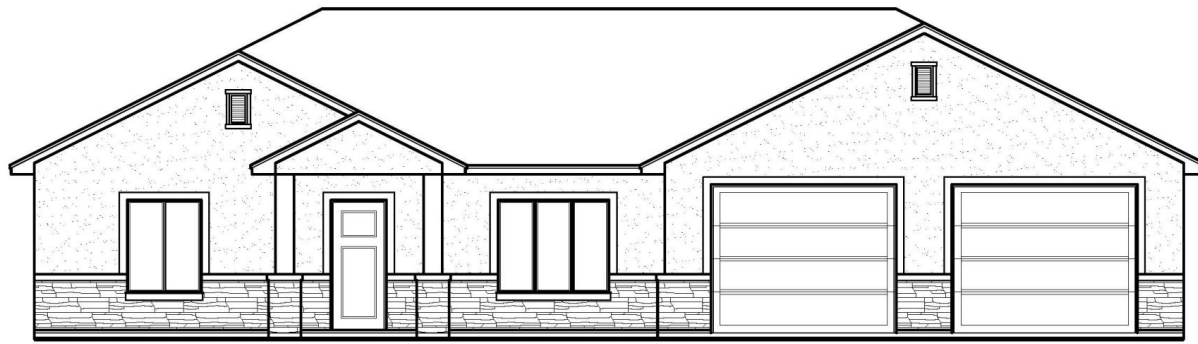

## R-1997-21UE

type | **1997** sq.ft | **57'** deep | **62'** wide | **3** rooms | **2** bathrooms

**Traditional** styles

Main floor

Front Elevation

Rear Elevation