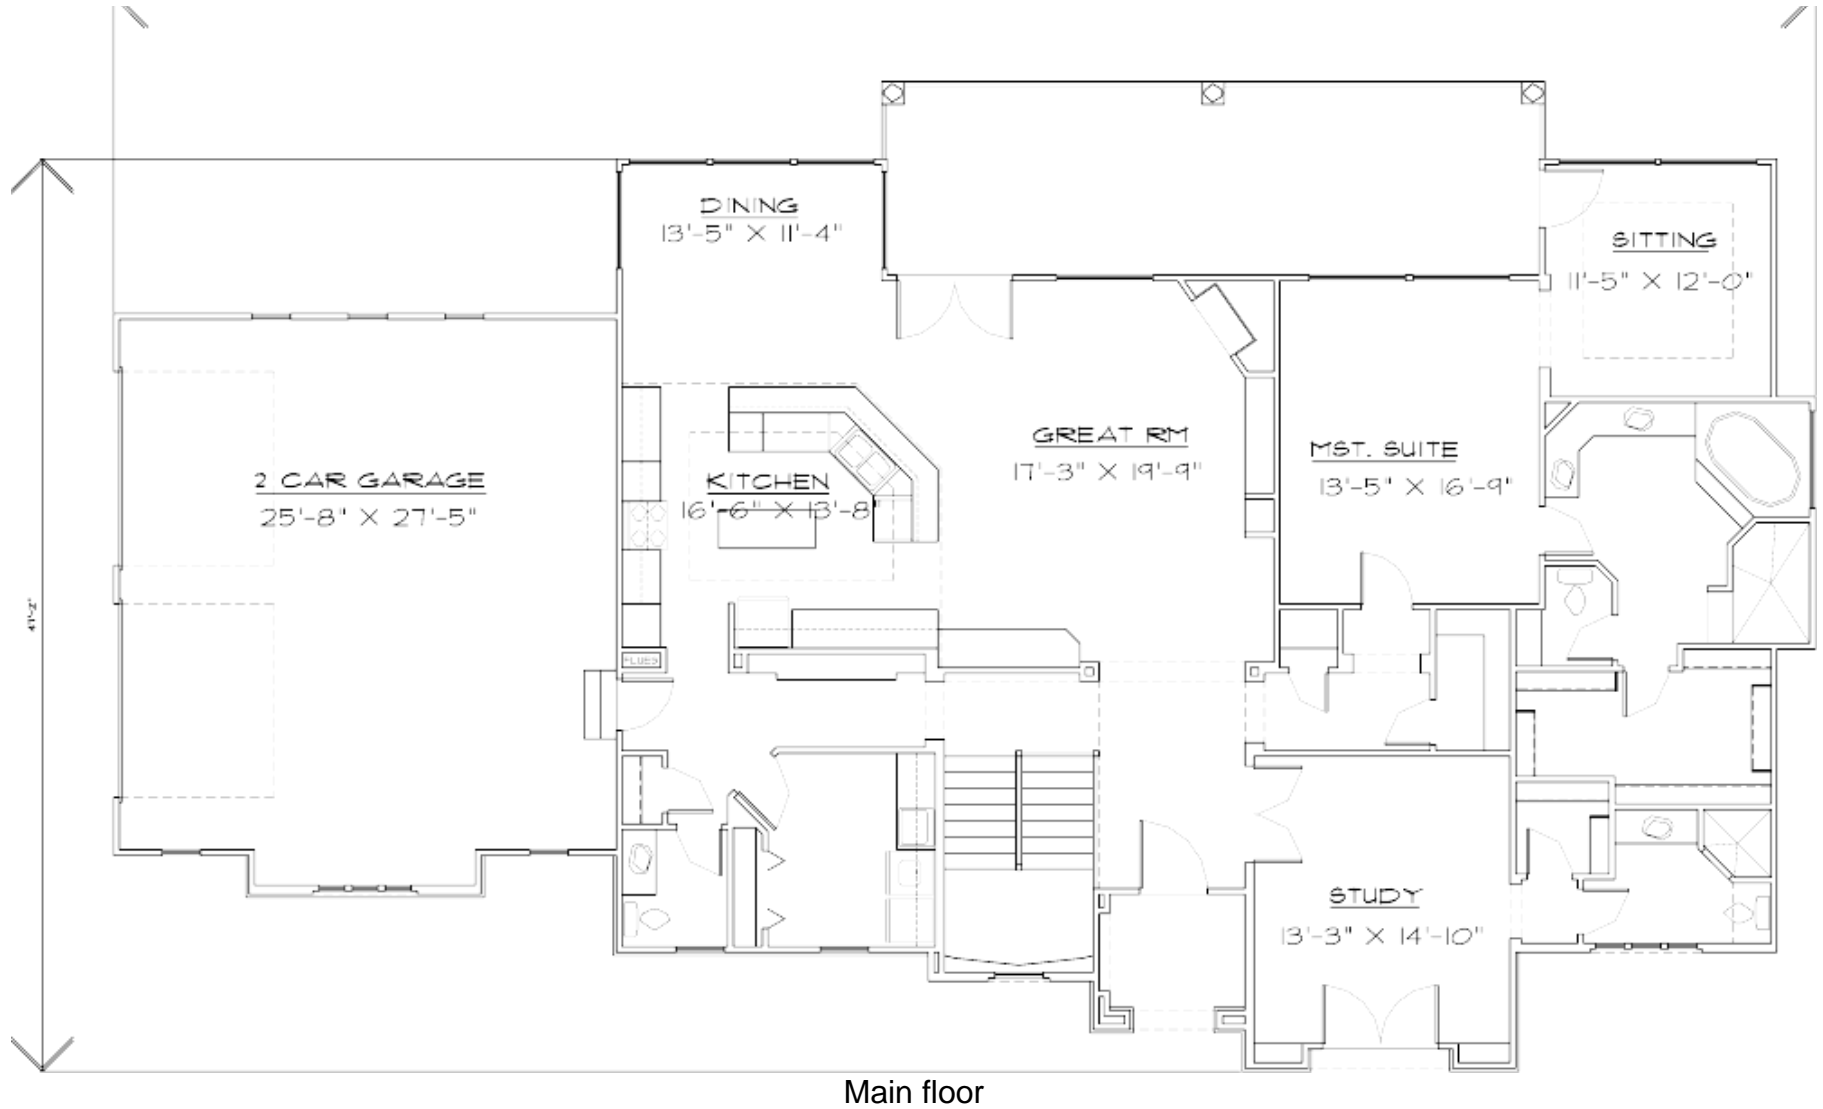

R-2350-04CESG

type | **2350** sq.ft | **51'** deep | **88'** wide | **4** rooms | **5** bathrooms

Basement

Front Elevation

Rear Elevation