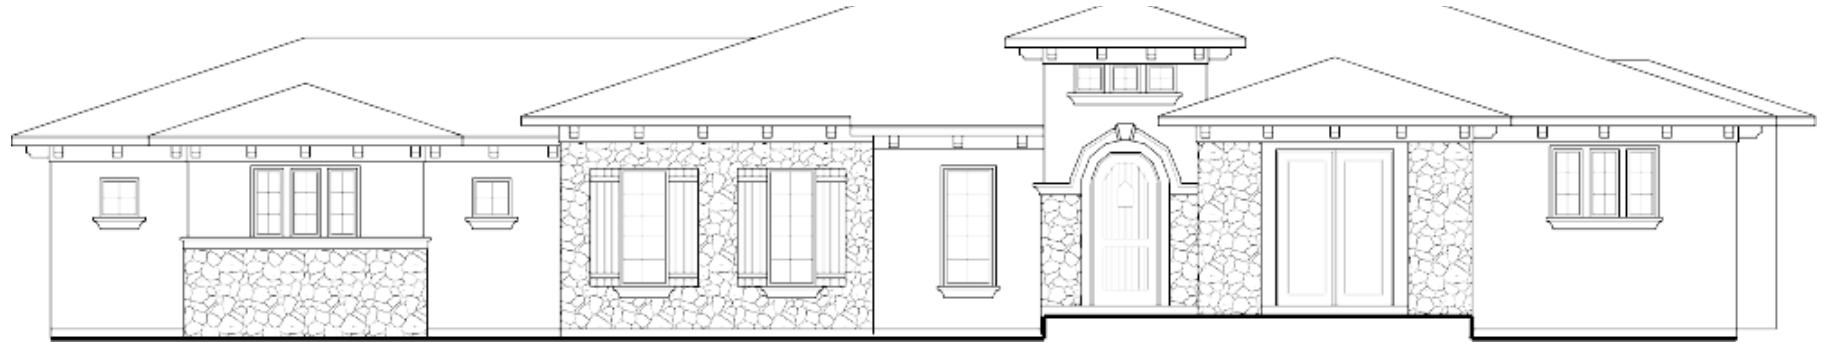

R-2350-04CESG

type | **2350** sq.ft | **51'** deep | **88'** wide | **4** rooms | **5** bathrooms

Basement

Front Elevation

Rear Elevation