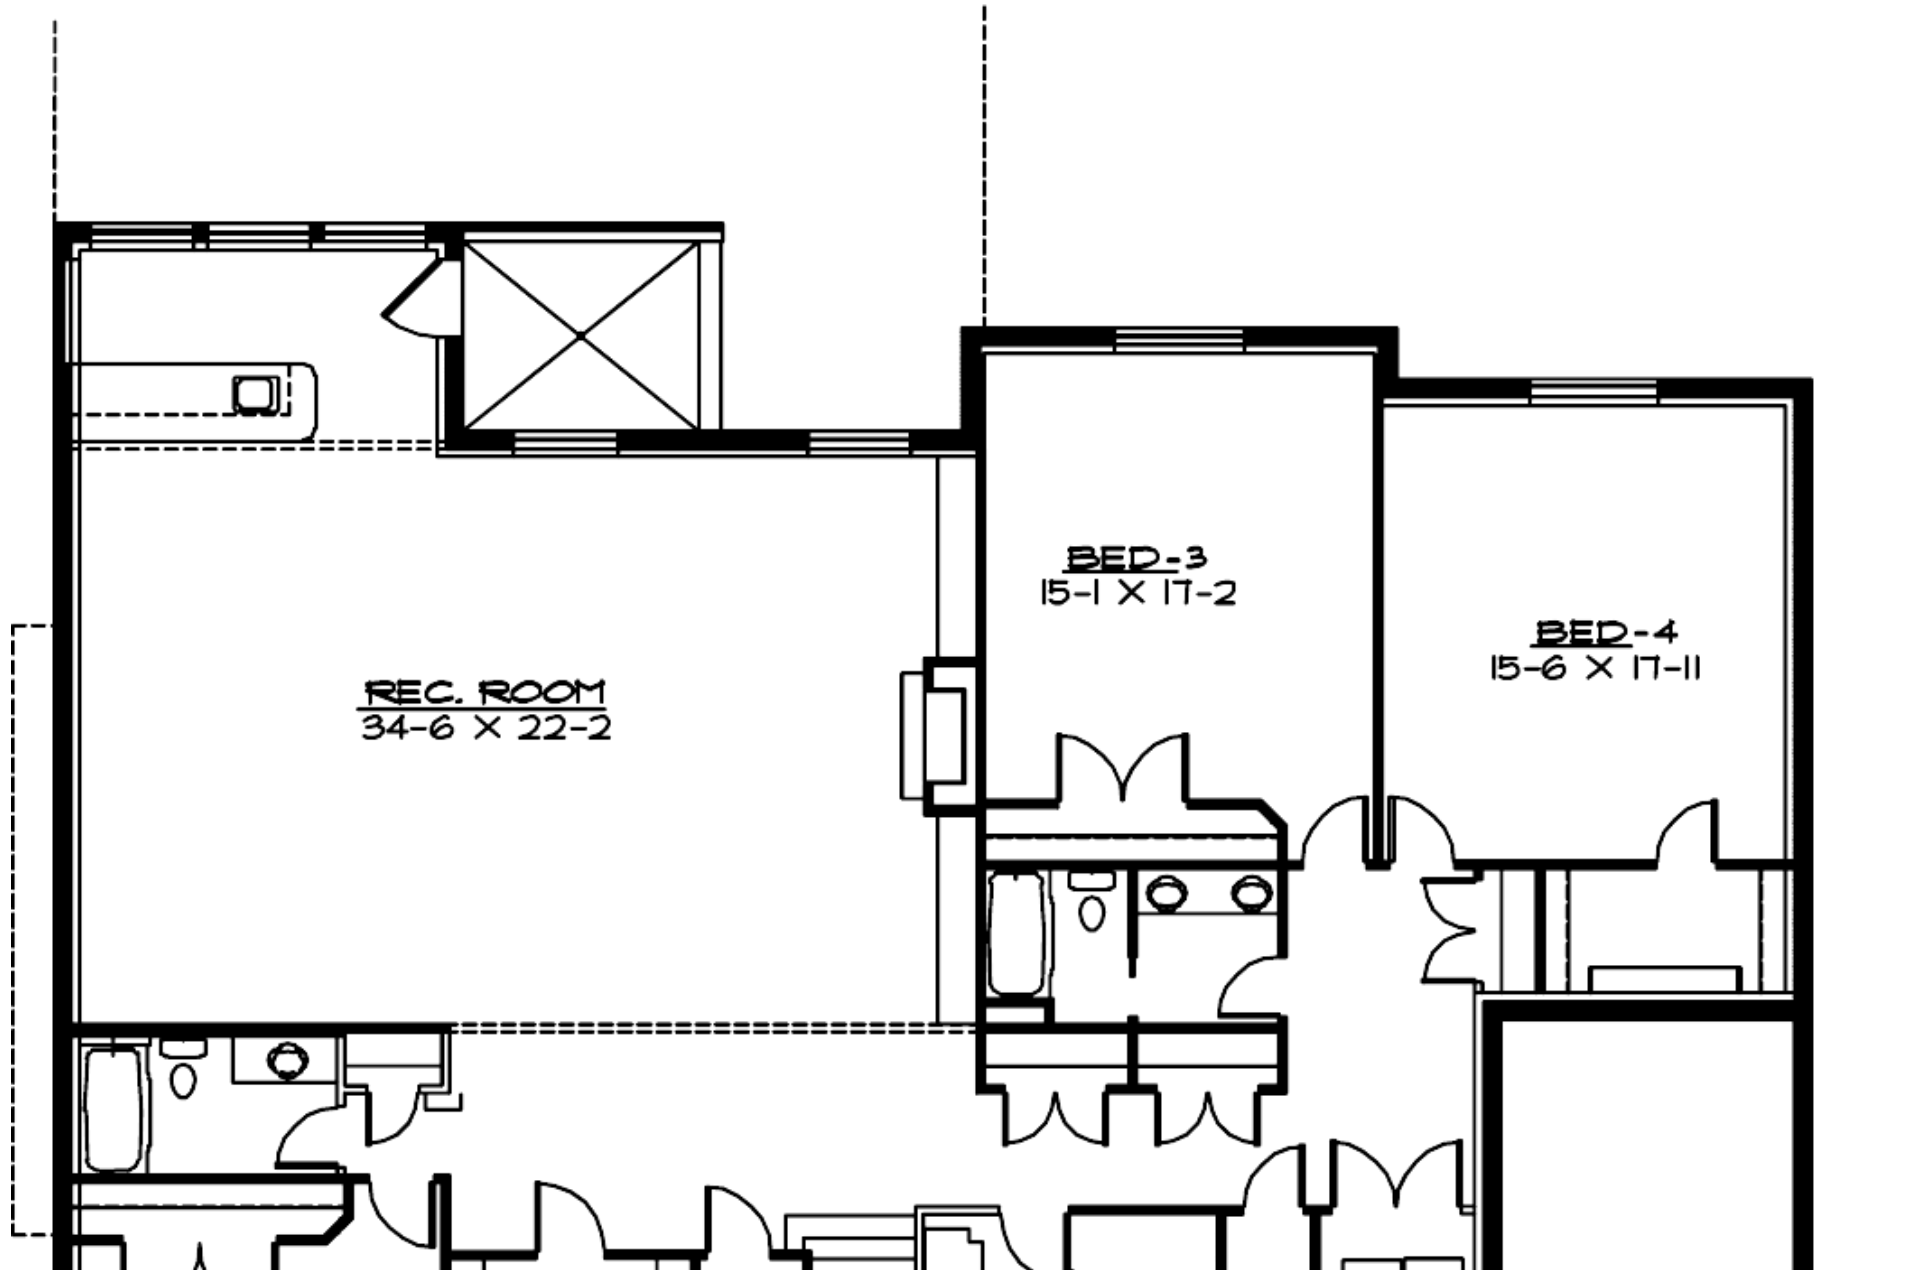

R-2697-05CE

type | **2697** sq.ft | **68'** deep | **70'** wide | **2** rooms | **3** bathrooms

Traditional styles

Front Elevation

Rear Elevation