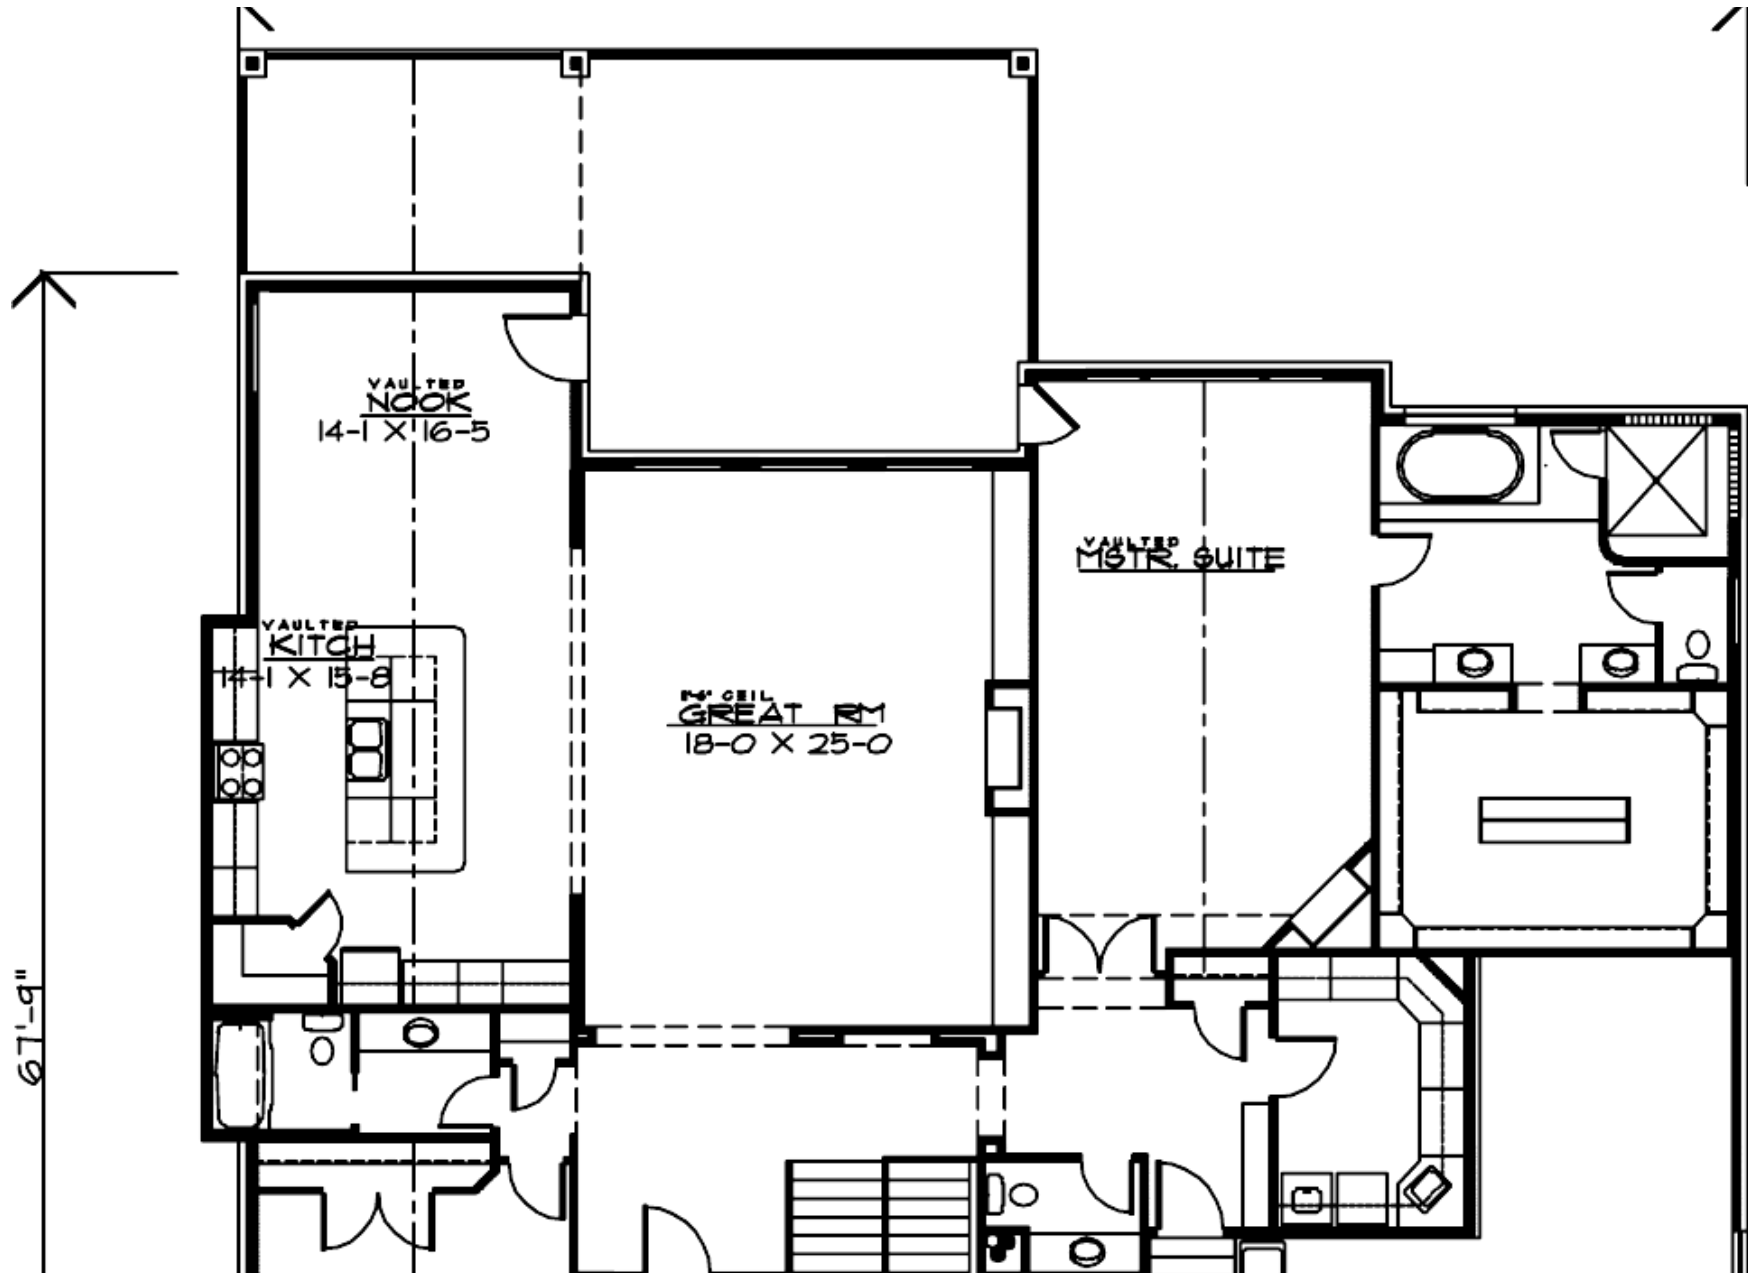

R-2697-05CE

type | **2697** sq.ft | **68'** deep | **70'** wide | **2** rooms | **3** bathrooms

Traditional styles

Front Elevation

Rear Elevation