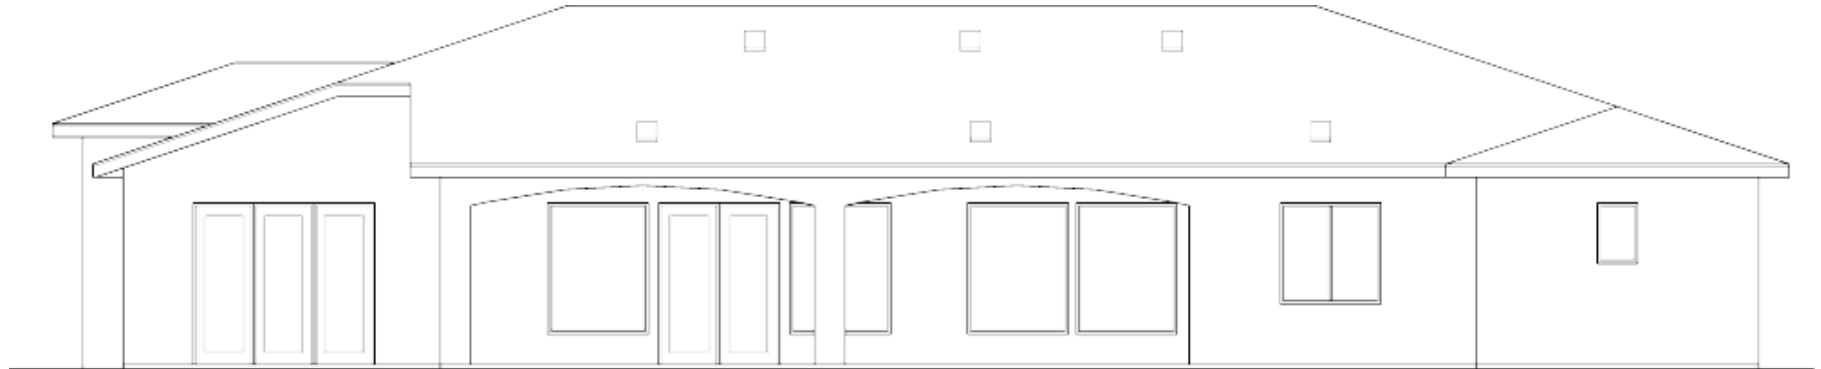

## R-4198-03CESG

type | **4198** sq.ft | **81'** deep | **104'** wide | **4** rooms | **4** bathrooms

**Southwest** styles

Front Elevation

Rear Elevation