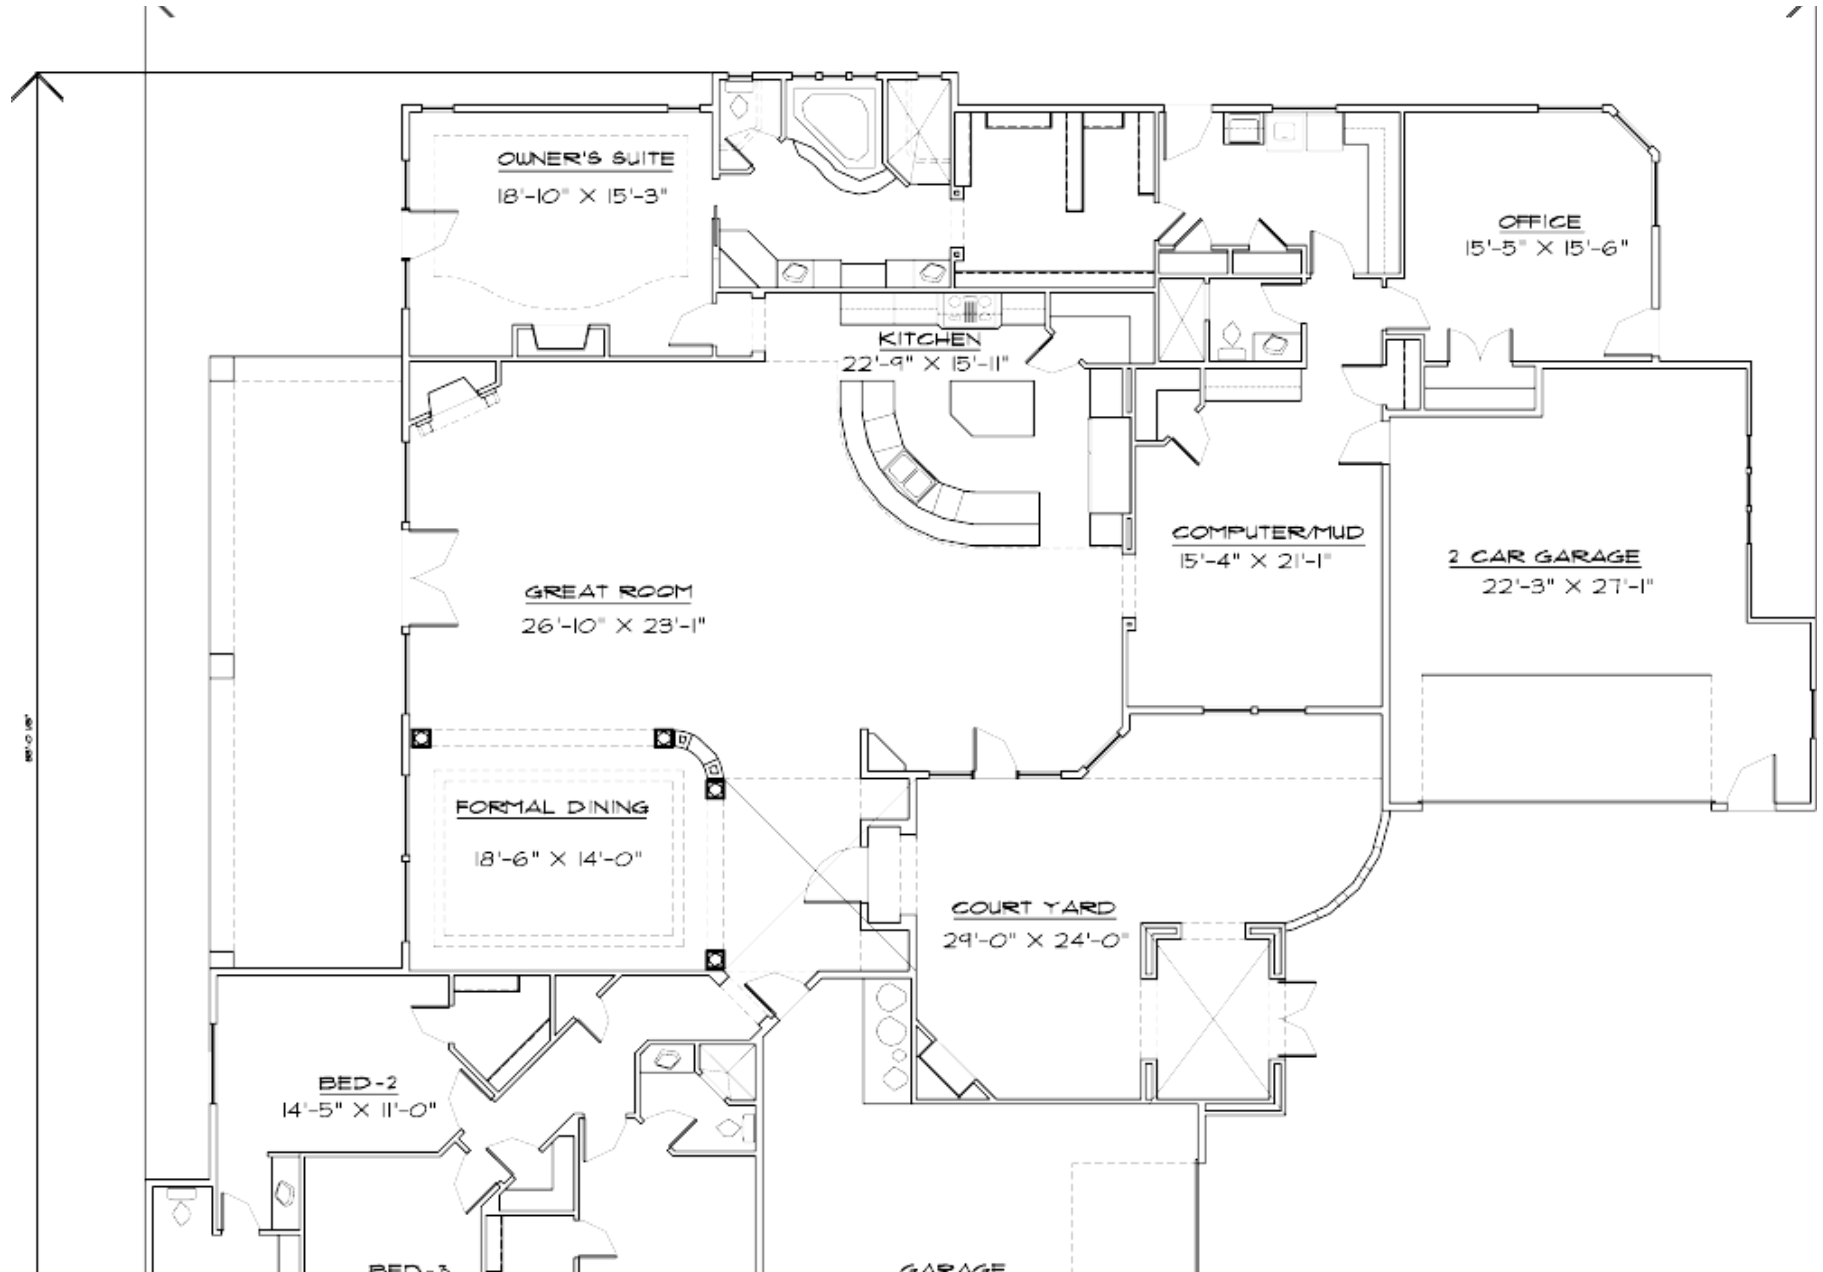

## R-4198-03CESG

type | **4198** sq.ft | **81'** deep | **104'** wide | **4** rooms | **4** bathrooms

**Southwest** styles

Front Elevation

Rear Elevation