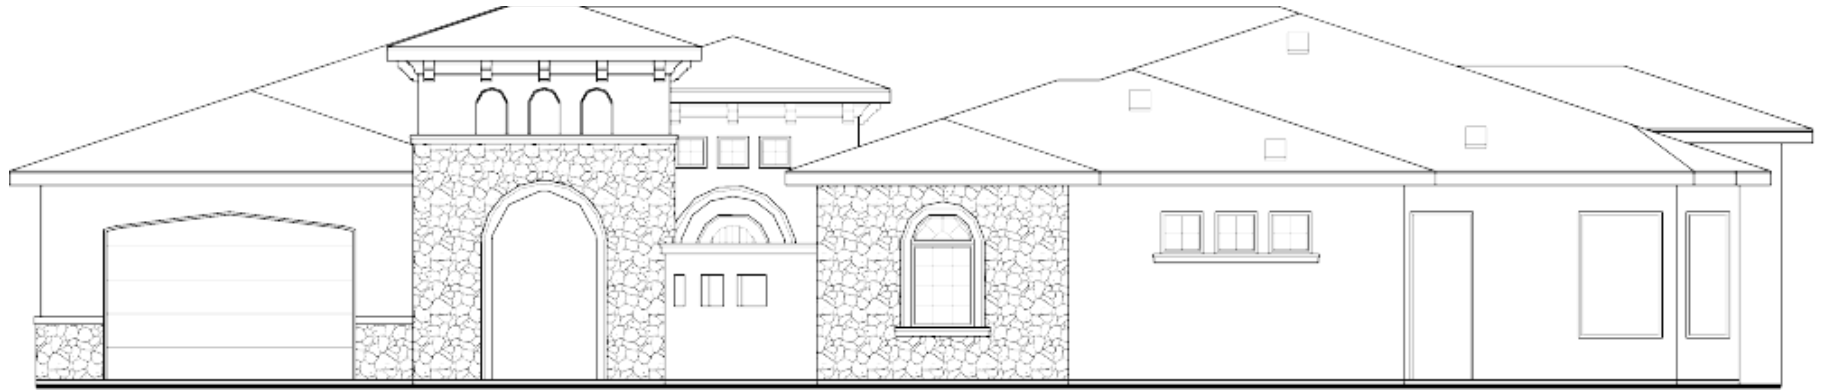

## R-4198-03CESG

type | **4198** sq.ft | **81'** deep | **104'** wide | **4** rooms | **4** bathrooms

**Southwest** styles

Front Elevation

Rear Elevation